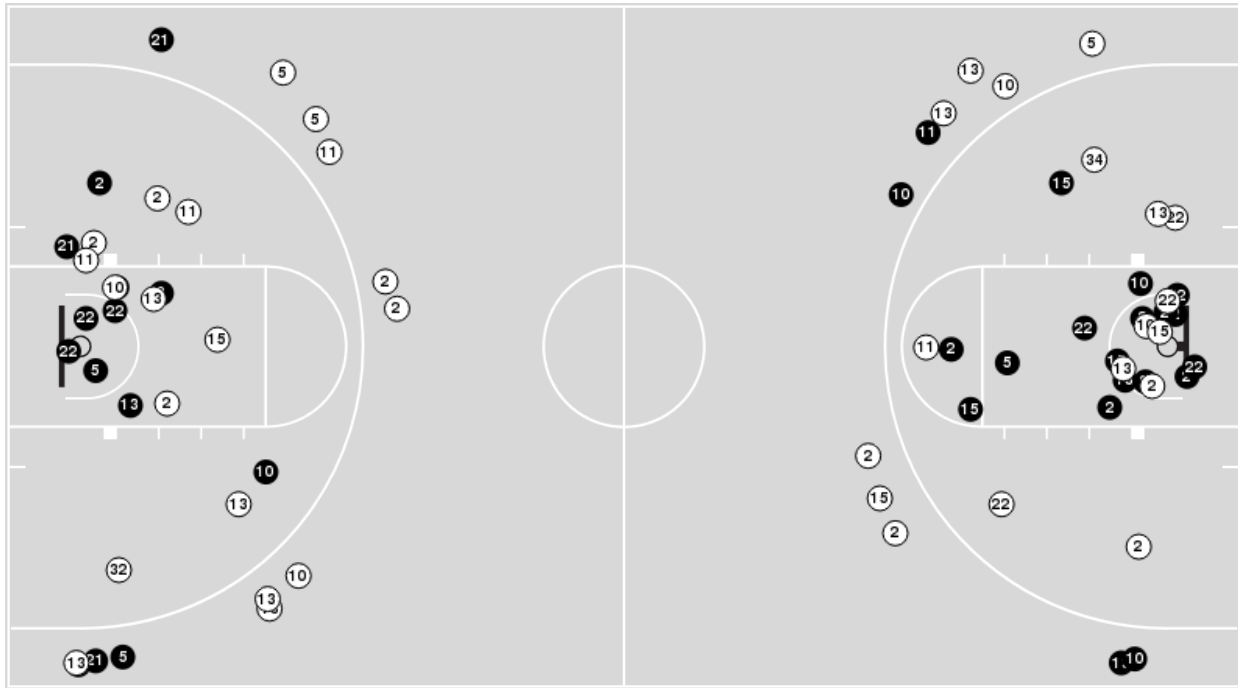

Pacific at BYU

01/26/21 Marriott Center, Provo
2020-21 Women's Basketball

Game Time: 2:05 PM
Game Duration: 1:44
Attendance: 127

Officials: Robert Scofield, Tiffany Bird, Kenneth Nash

Players => 1, 2, 3, 4, 5, 10, 11, 12, 13, 14, 15, 21, 22, 32, 34, 42FG Types=>AllResults=>All

BYU

All Field Goals