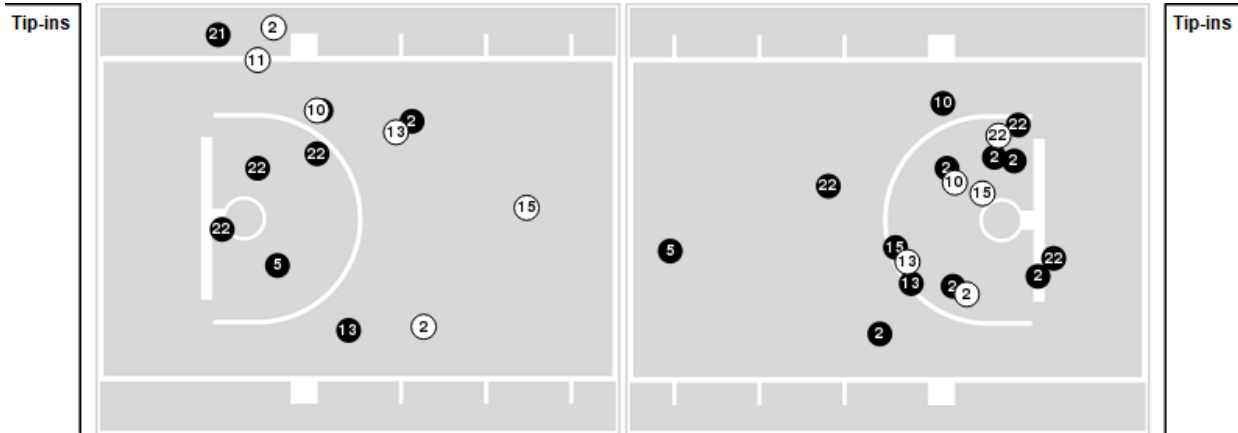

Blow Up Chart

● Made ○ Missed N - Player Number

BYU	M/A	%
Field Goals	34/71	48
2 Points	26/47	55
3 Points	8/24	33
Free Throws	5/6	83

BYU	M/A	%
Points in the Paint	40 (20 / 29)	69
Fast Break Points	13 (8/9)	89
Second Chance Points	10 (5/8)	63
Effective FG%	54