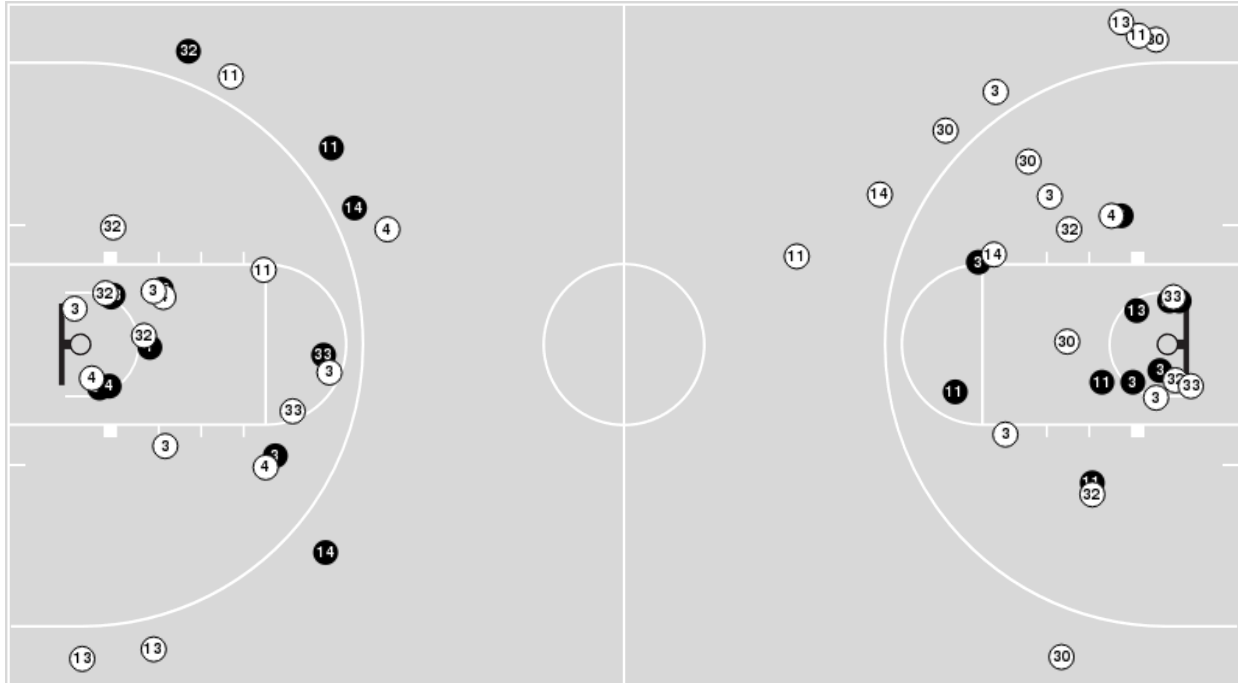

Gonzaga at BYU

02/18/21 Marriott Center, Provo
2020-21 Women's Basketball

Game Time: 6:00 PM
Game Duration: 1:52
Attendance: 153

Officials: Brenda Pantoja, Teresa Turner, Cheryl Blue

Players => AllFG Types=>AllResults=>All

Gonzaga

All Field Goals