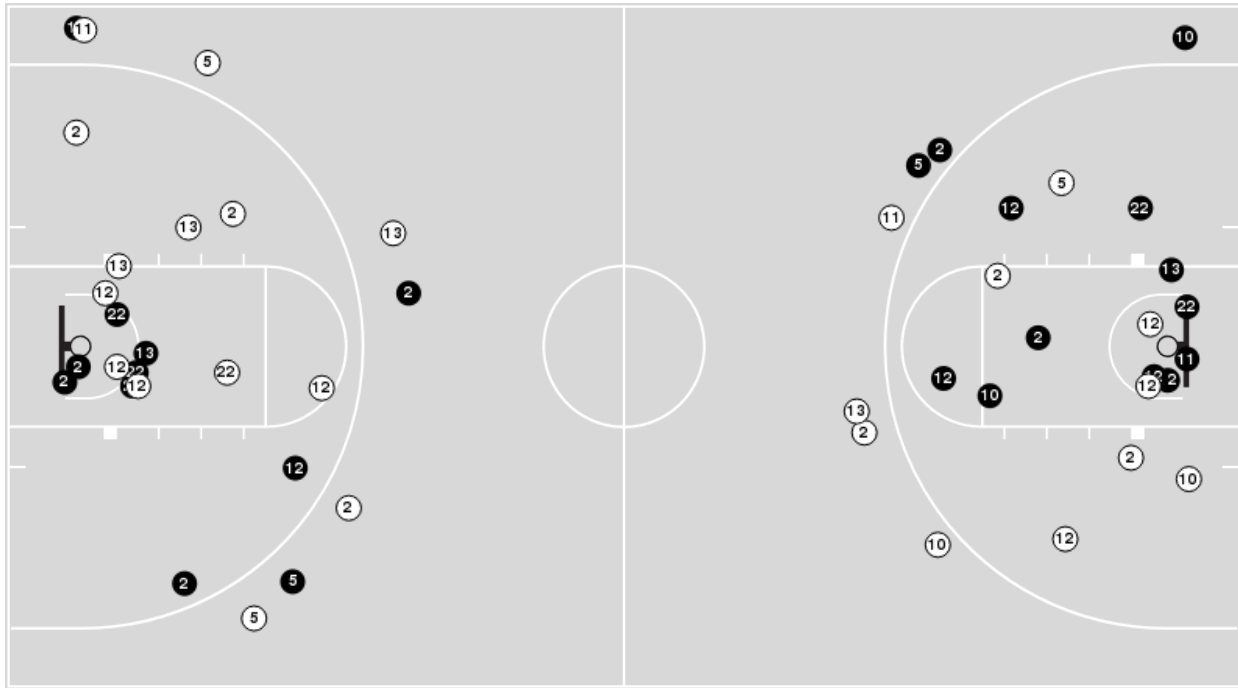

Gonzaga at BYU

02/18/21 Marriott Center, Provo
2020-21 Women's Basketball

Game Time: 6:00 PM
Game Duration: 1:52
Attendance: 153

Officials: Brenda Pantoja, Teresa Turner, Cheryl Blue

Players => 1, 2, 3, 4, 5, 10, 11, 12, 13, 14, 15, 21, 22, 32, 34, 42FG Types=>AllResults=>All

BYU

All Field Goals