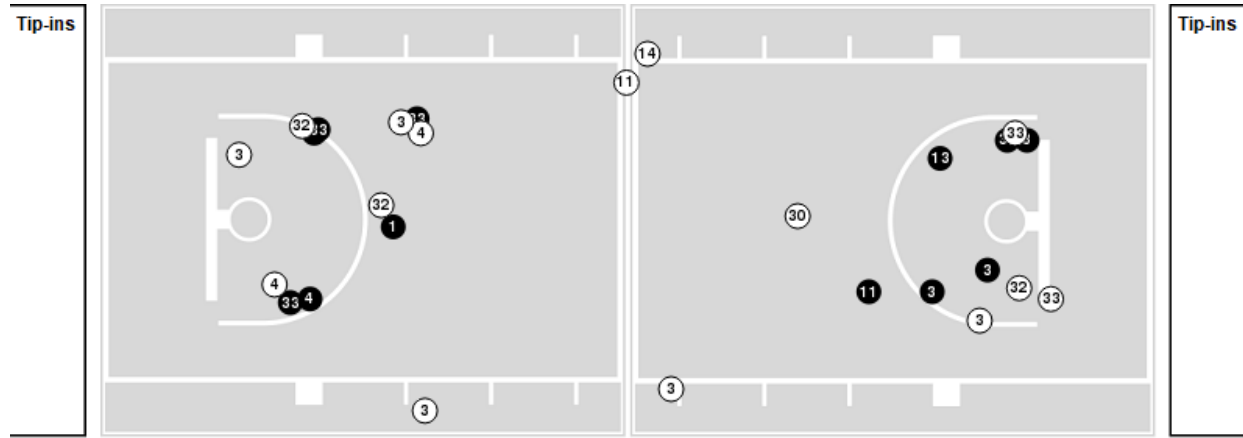

Blow Up Chart

N Made   **O** Missed   **N** - Player Number

Gonzaga	M/A	%
Field Goals	22/58	38
2 Points	18/42	43
3 Points	4/16	25
Free Throws	8/9	89

Gonzaga	M/A	%
Points in the Paint	24 (12 / 24)	50
Fast Break Points	2 (2/2)	100
Second Chance Points	16 (7/12)	58
Effective FG%	41