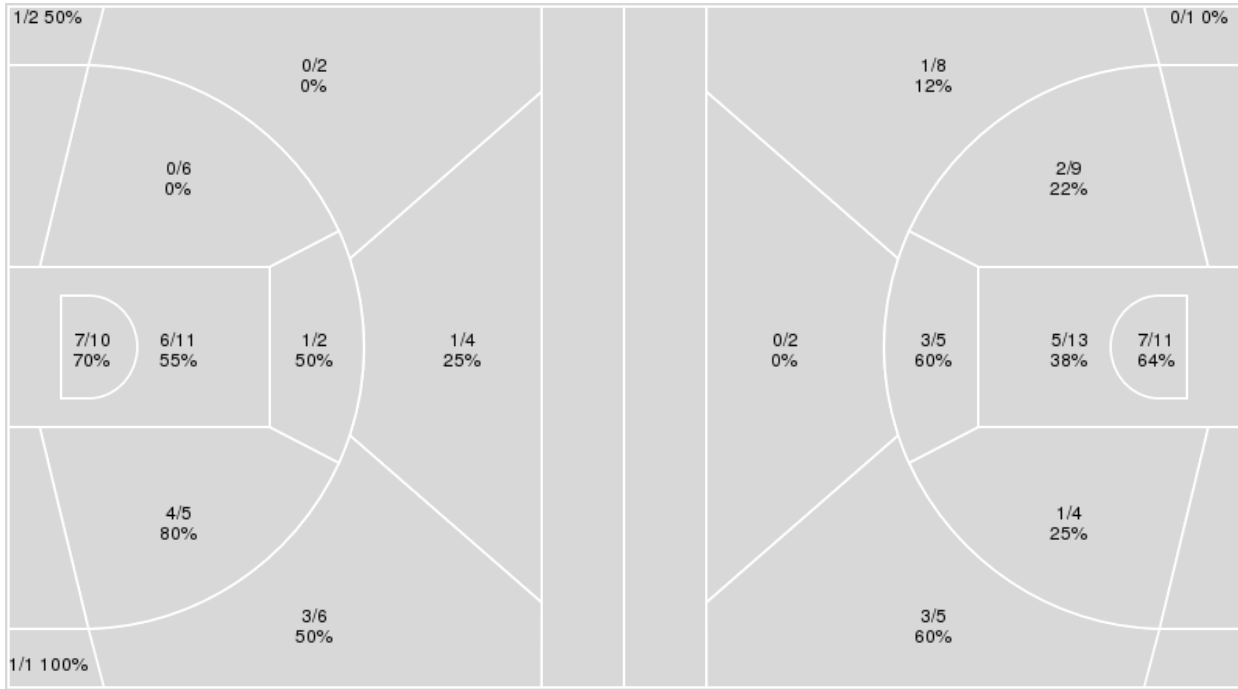

Gonzaga at BYU

02/18/21 Marriott Center, Provo
2020-21 Women's Basketball

Officials: Brenda Pantoja, Teresa Turner, Cheryl Blue

{ Players => 1, 2, 3, 4, 5, 10, 11, 12, 13, 14, 15, 21, 22, 32, 34, 42; } FG { Players => All; } FG Types => All; Results => All;
Types => All; Results => All;

BYU

Gonzaga

BYU	M/A	%
Field Goals	24/49	49
2 Points	18/34	53
3 Points	6/15	40
Free Throws	7/13	54

Gonzaga	M/A	%
Field Goals	22/58	38
2 Points	18/42	43
3 Points	4/16	25
Free Throws	8/9	89