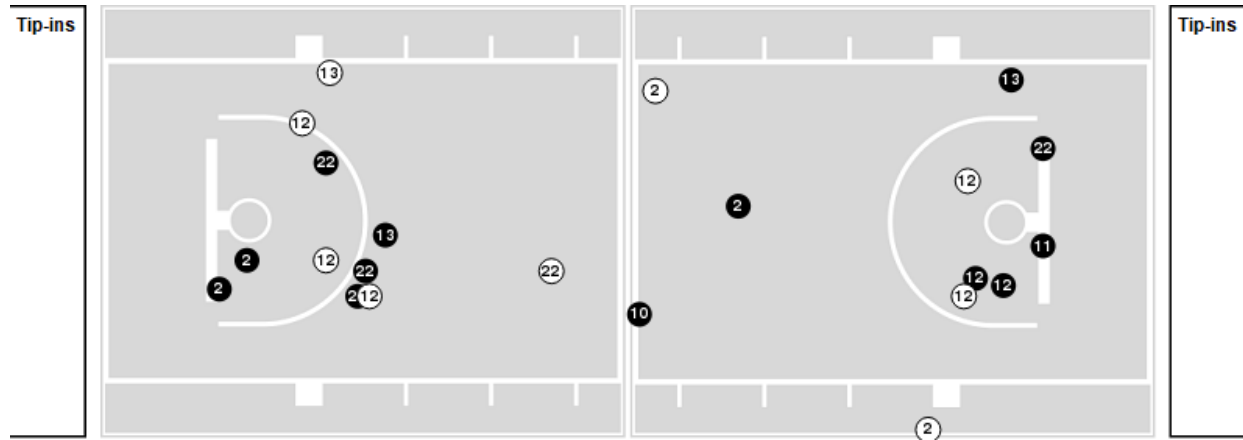

Blow Up Chart

N Made   **O** Missed   N - Player Number

BYU	M/A	%
Field Goals	24/49	49
2 Points	18/34	53
3 Points	6/15	40
Free Throws	7/13	54

BYU	M/A	%
Points in the Paint	26 (13 / 21)	62
Fast Break Points	6 (4/6)	67
Second Chance Points	7 (3/6)	50
Effective FG%	55