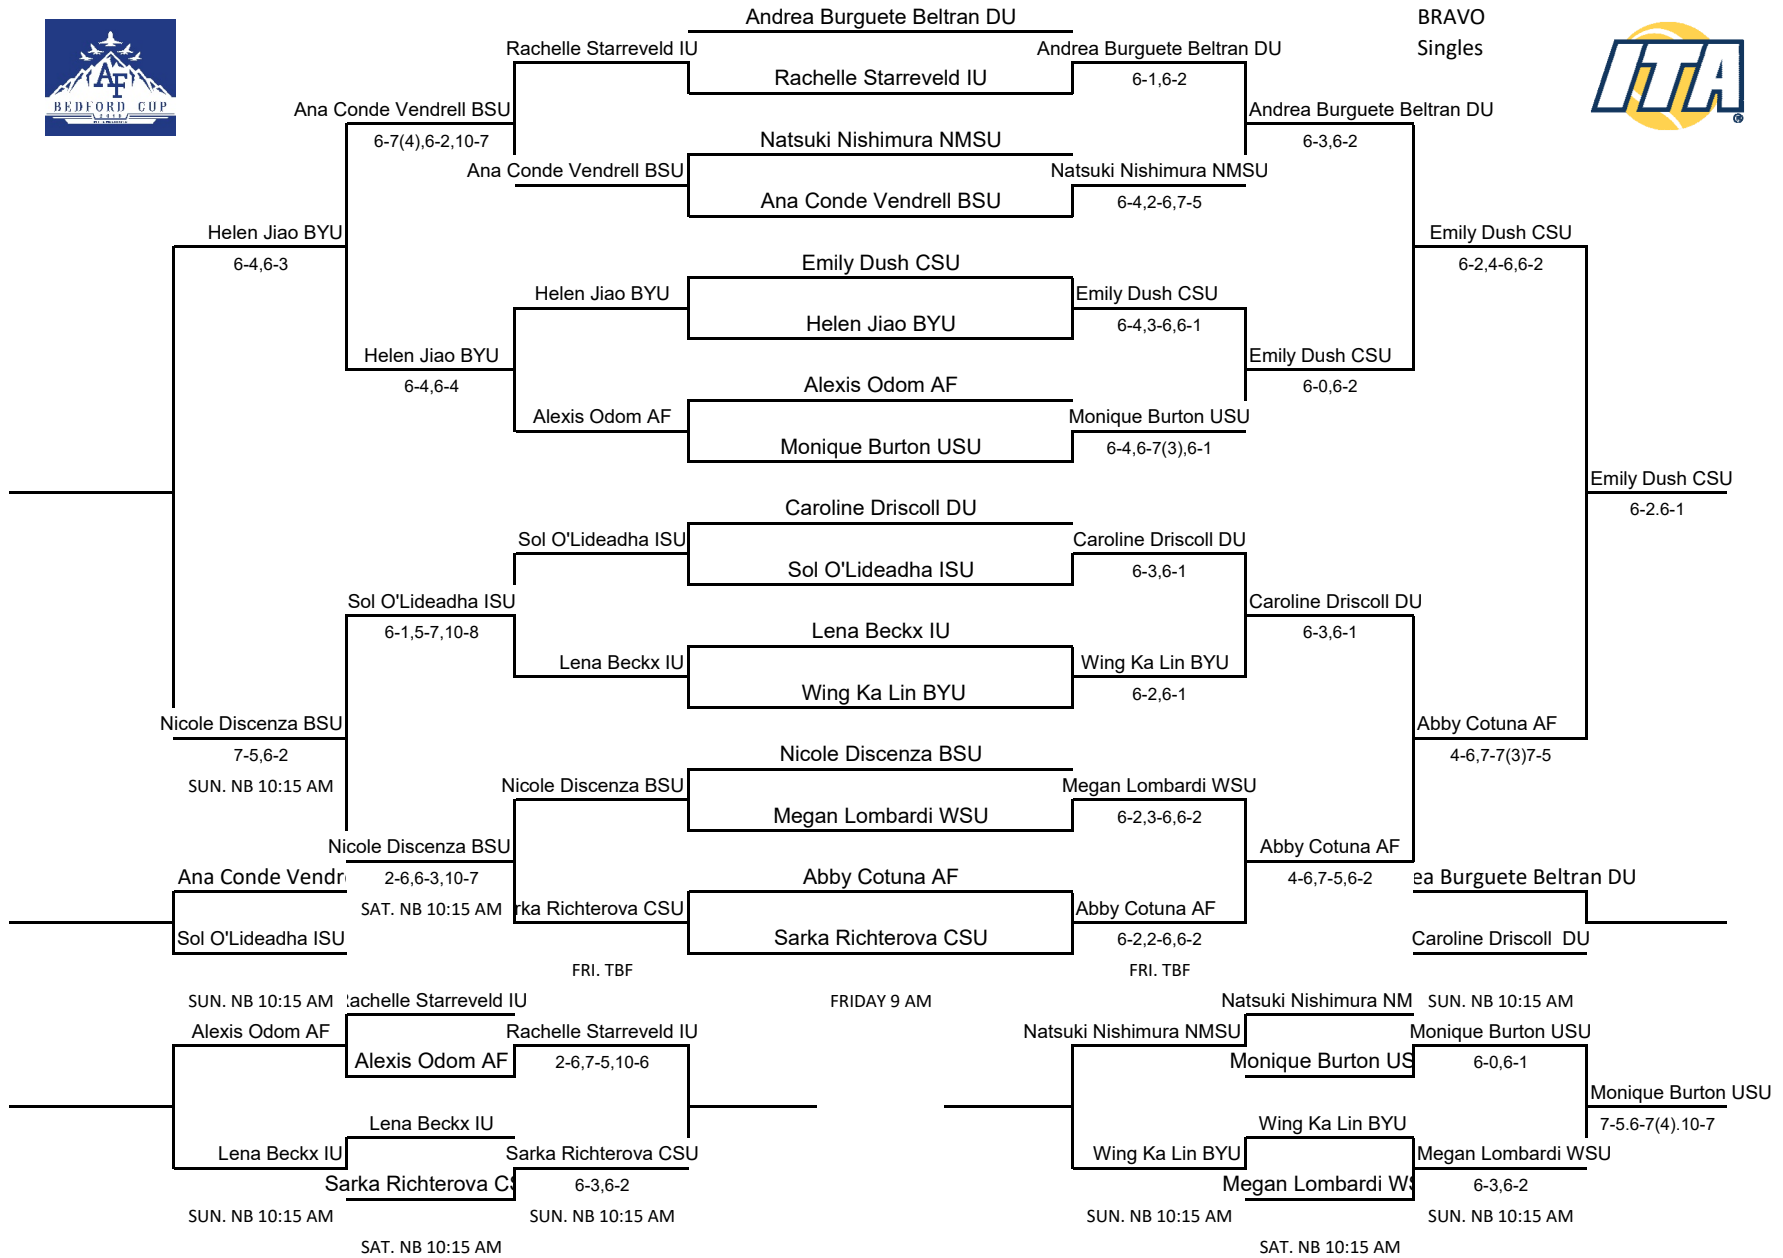

BRAVO  
Singles

CHARLIE  
Singles

DELTA  
Singles

ECHO  
Singles

\*Times are subject to change due to weather.

CHARLIE  
Doubles

I,