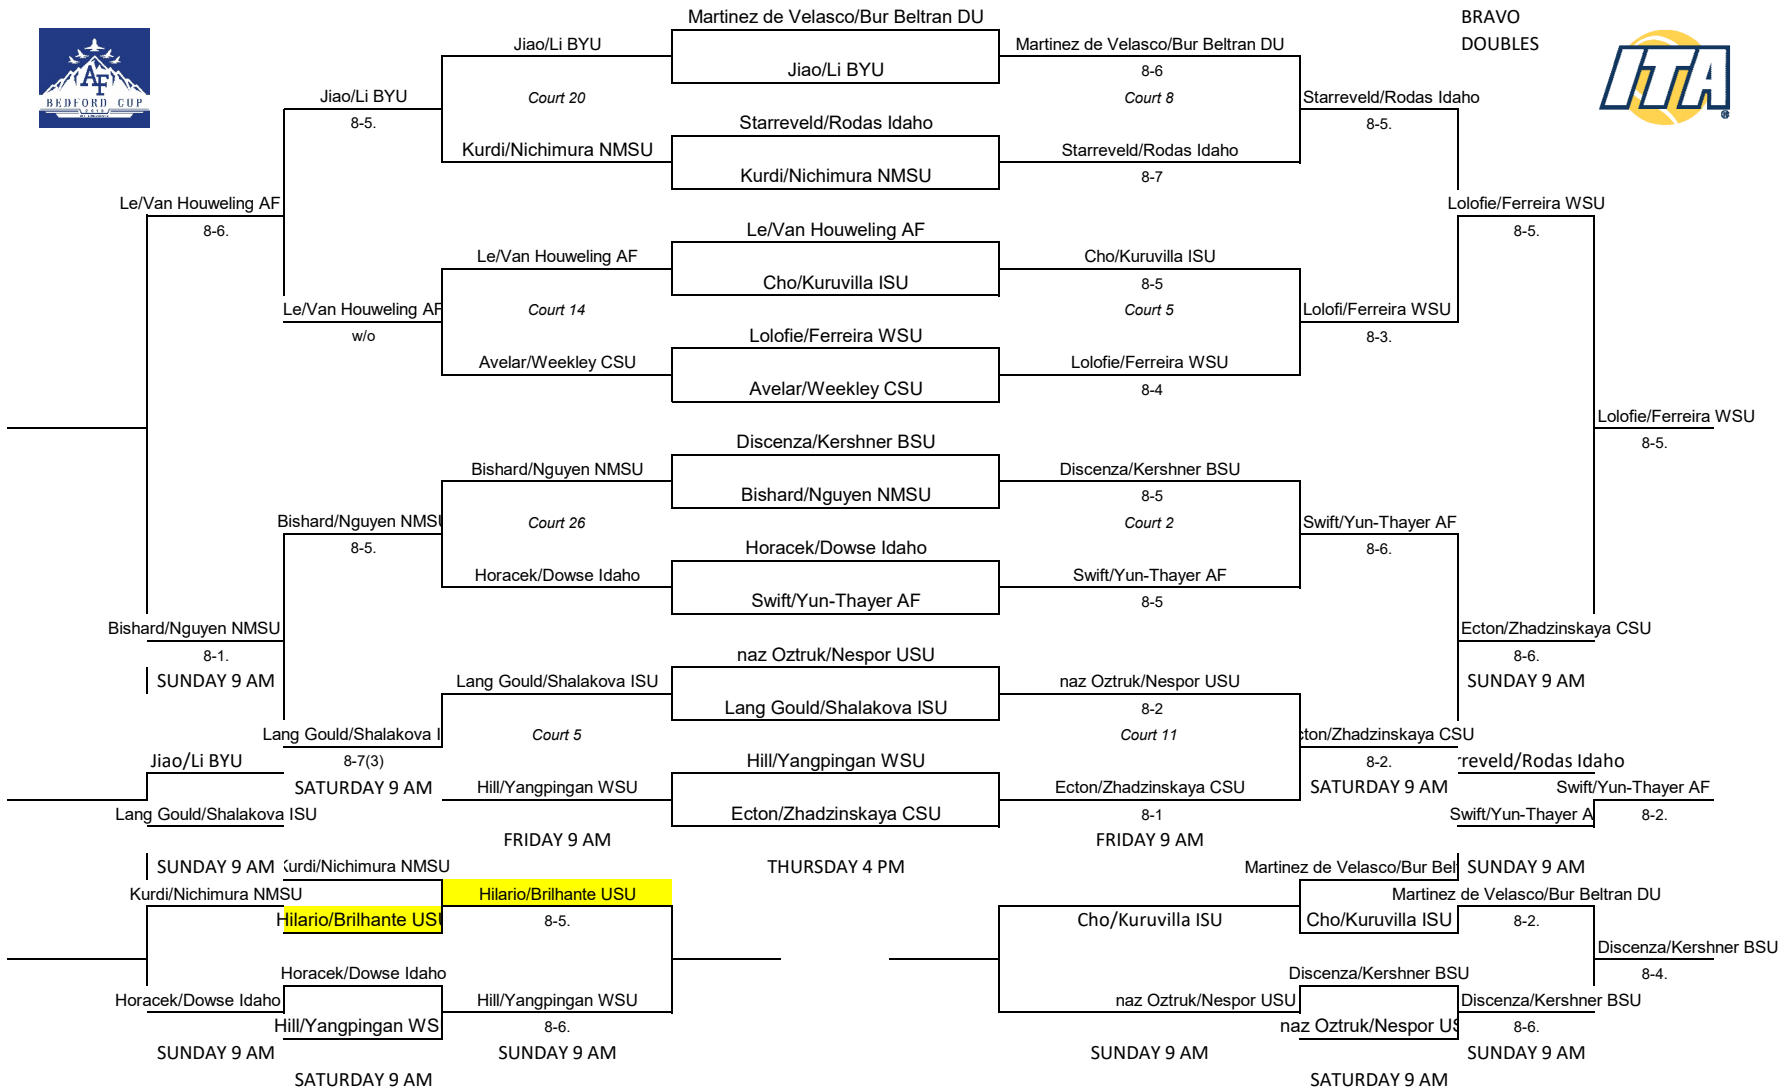

BRAVO  
Singles

CHARLIE  
Singles

DELTA  
Singles

ECHO  
Singles

\*Times are subject to change due to weather.

CHARLIE  
Doubles

I,