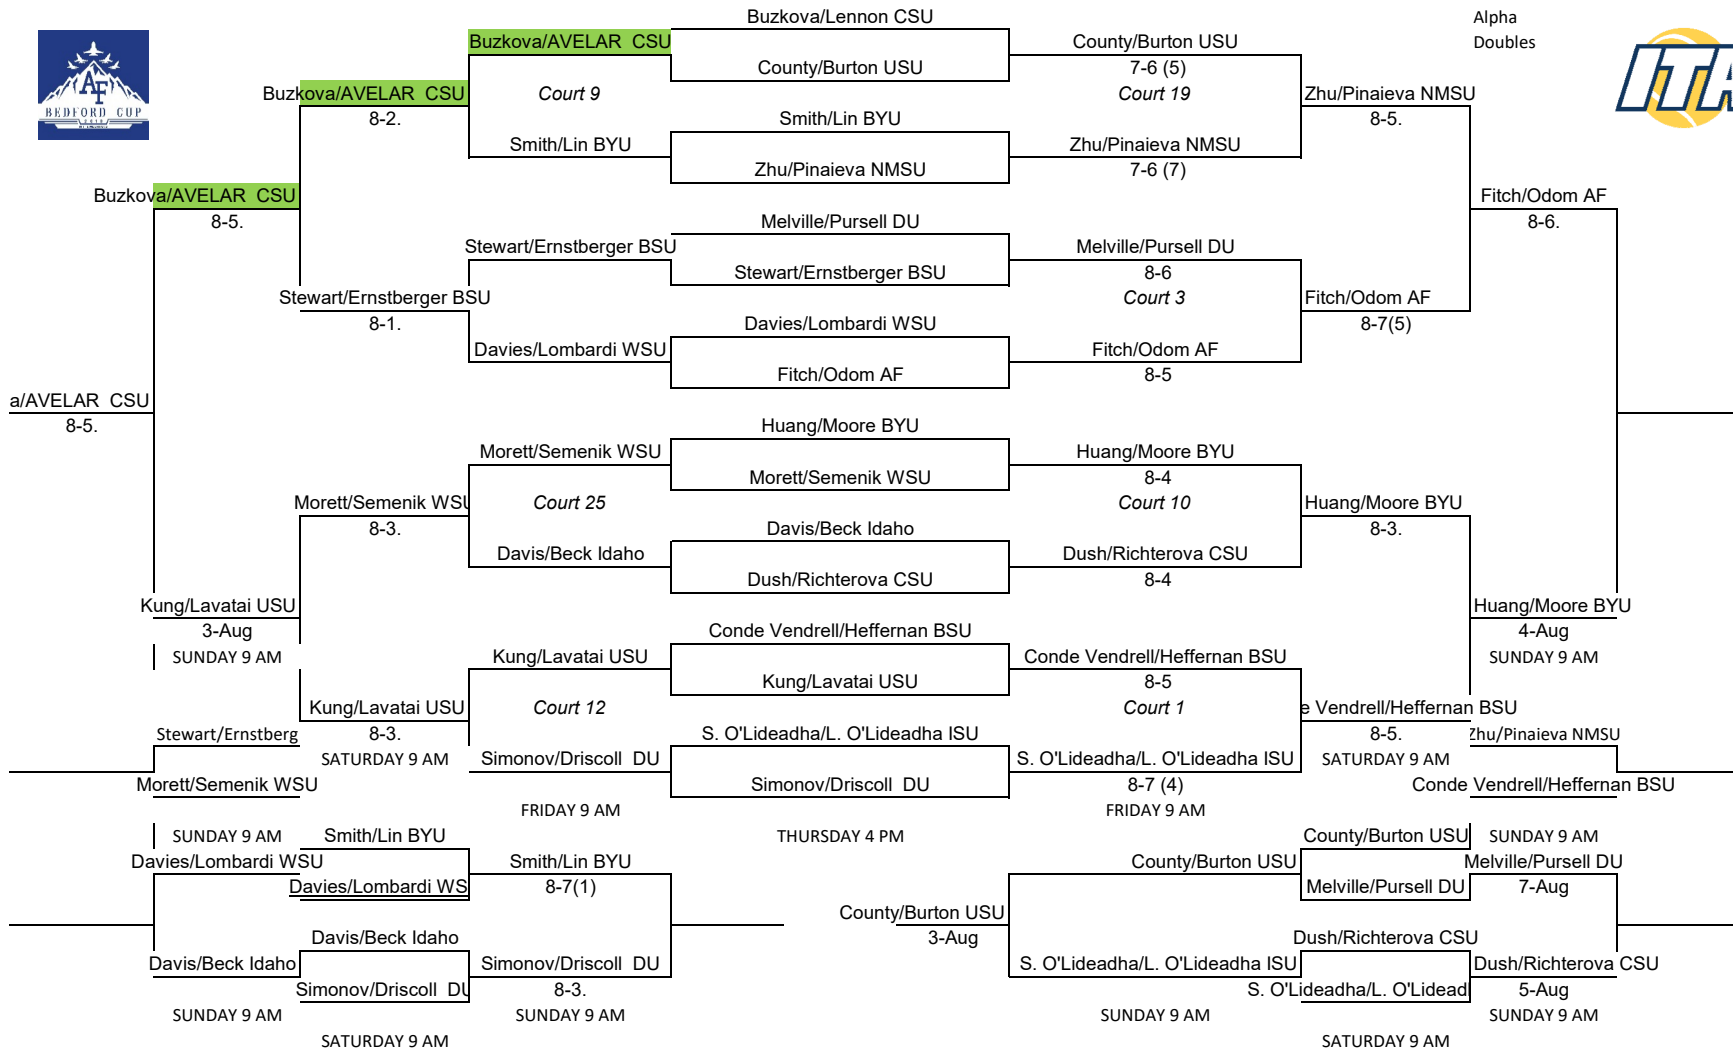

BRAVO  
Singles

CHARLIE  
Singles

DELTA  
Singles

ECHO  
Singles

\*Times are subject to change due to weather.

CHARLIE  
Doubles

I,