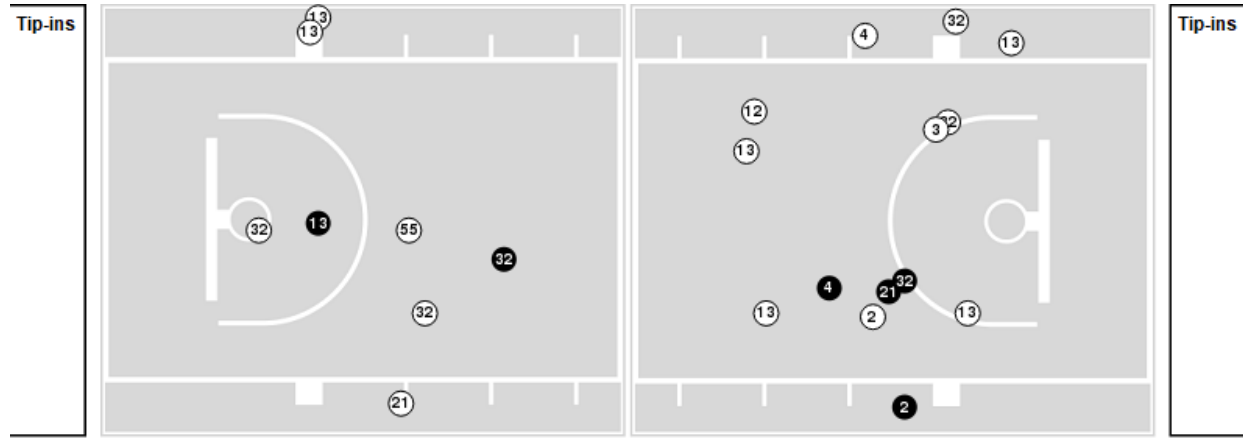

Blow Up Chart

● Made   ○ Missed   N - Player Number

San Francisco	M/A	%
Field Goals	16/60	27
2 Points	13/36	36
3 Points	3/24	12
Free Throws	11/16	69

San Francisco	M/A	%
Points in the Paint	10 (5 / 15)	33
Fast Break Points	14 (9/10)	90
Second Chance Points	4 (2/6)	33
Effective FG%	29