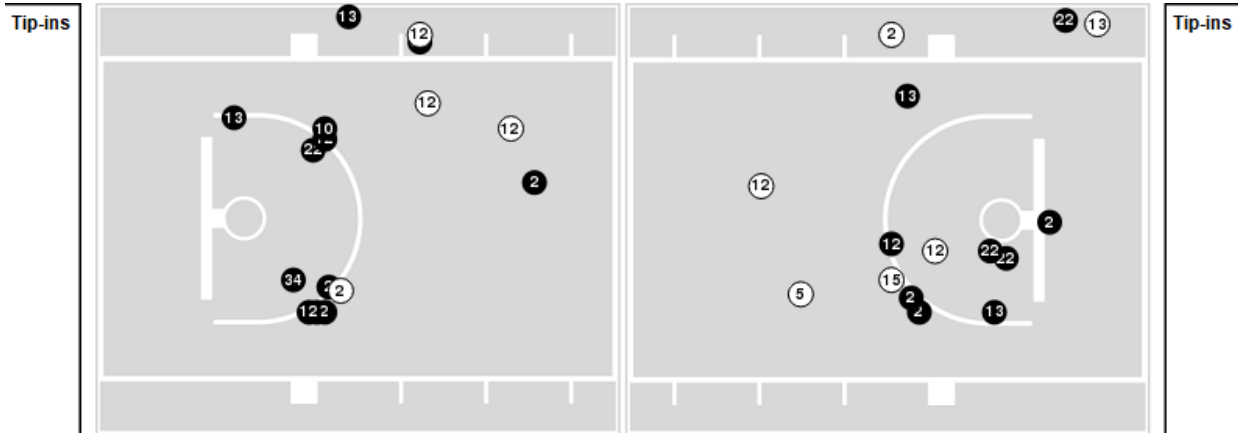

Blow Up Chart

● Made ○ Missed N - Player Number

BYU	M/A	%
Field Goals	29/62	47
2 Points	26/47	55
3 Points	3/15	20
Free Throws	9/15	60

BYU	M/A	%
Points in the Paint	36 (18 / 25)	72
Fast Break Points	11 (6/9)	67
Second Chance Points	7 (4/8)	50
Effective FG%	49