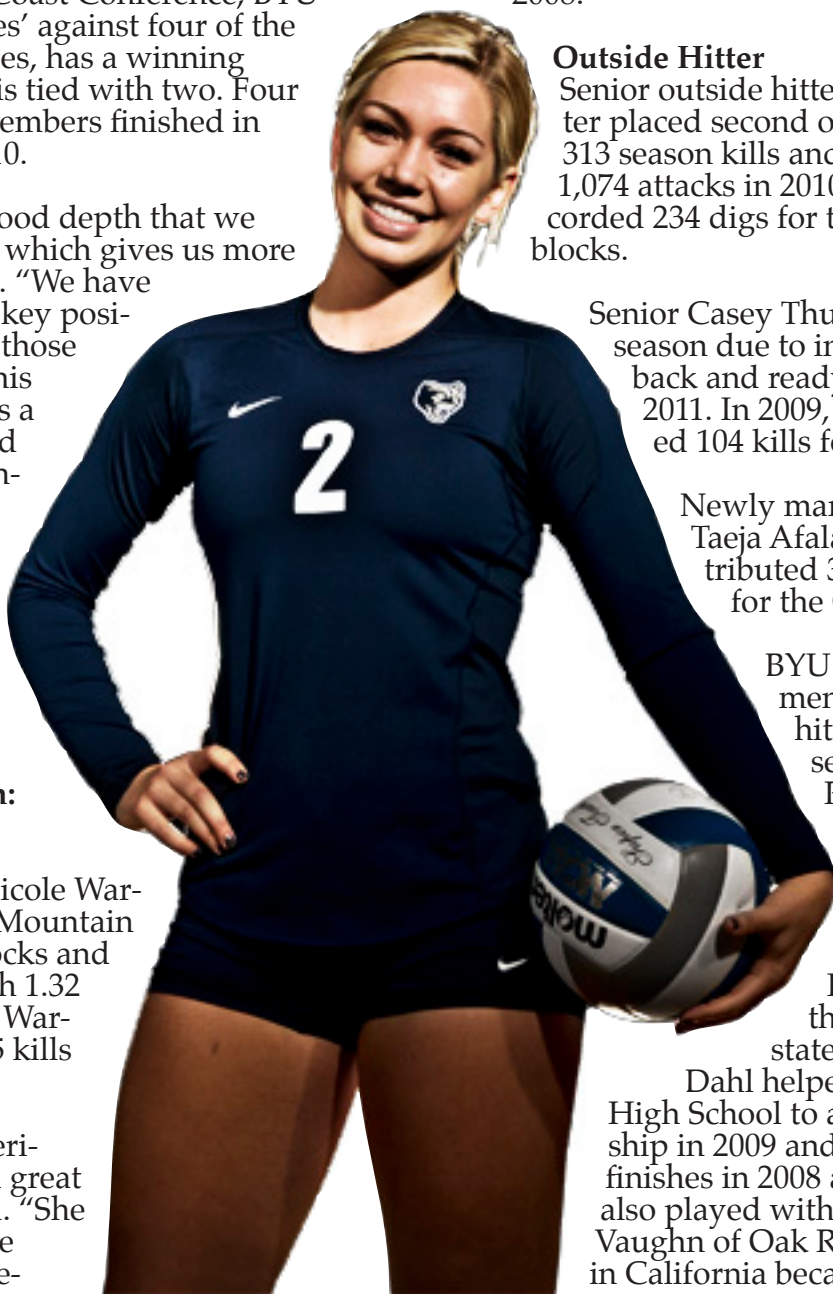

coming more and more skilled at the other positions crucial to hers."

Kathryn LeCheminant contributed 33 kills and 23 blocks in her first year playing for the Cougars. Fellow sophomore Jessica Jardine totaled 37 kills, 142 attacks and 22 digs in her rookie season.

Kimberli Boswell rounds off the list of returning middle blockers after in seven matches last season.

The Cougars are adding freshman Mariah Katoa, who qualified for the Junior Olympics and took Layton High School to a region championship in 2008.

Outside Hitter

Senior outside hitter Christie Carpenter placed second on the team with 313 season kills and led the team with 1,074 attacks in 2010. Carpenter recorded 234 digs for the Cougars and 67 blocks.

Senior Casey Thurston sat out last season due to injury, but will be back and ready for action in 2011. In 2009, Thurston recorded 104 kills for 1.58 per set.

Newly married sophomore Taea Afalava Toleafoa contributed 39 kills and 47 digs for the Cougars in 2010.

BYU adds three freshmen to the outside hitter position this season. Hannah

Robison was one of the top 100 recruits in the nation coming out of high school and helped Orem High School to a third-place finish in state in 2010. Kimberly

Dahl helped Pleasant Grove High School to a state championship in 2009 and second-place finishes in 2008 and 2010. She also played with Club Utah. Katie Vaughn of Oak Ridge High School in California became the all-time ca-