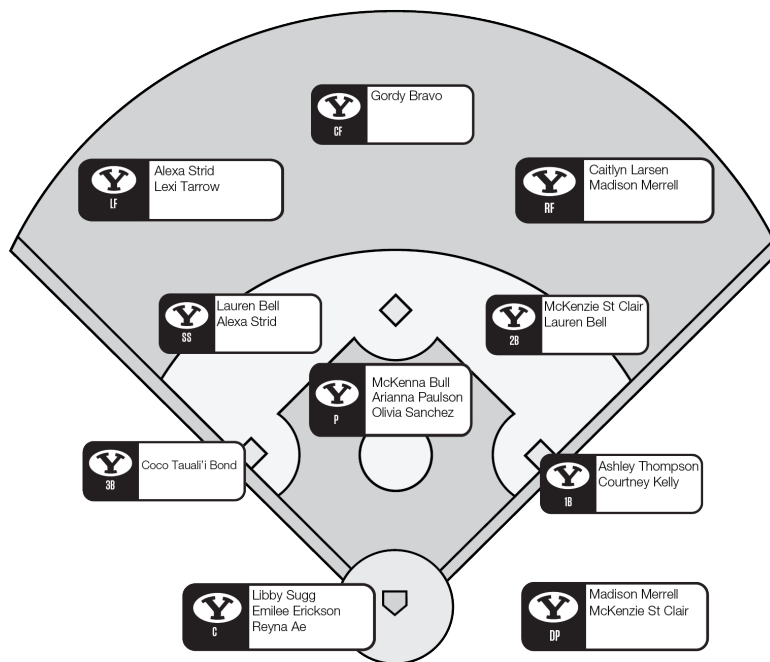

SOFTBALL CONTACTS

Kimberlie Haner
Softball Media Relations Director
Office: (801) 422-8999
Cell: (503) 758-9698
Email: softball_sid@byu.edu

Ralph Zobell
Assistant Softball Media Relations
Office: (801) 422-9769; Cell: (801) 367:3554
Email: ralph_zobell@byu.edu

Duff Tittle
Associate AD/Communications
Office: (801) 422-8948; Cell: (801) 372-4401
Email: duff_tittle@byu.edu

Athletic Communications Fax: (801) 422-0633
Mailing Address: 30 SFH, Provo, UT 84602-2239

BYU SOFTBALL BY THE NUMBERS

1. **0** BYU held two teams scoreless in its first weekend at the Kajikawa Classic. The Cougars defeated San Jose State 8-0 and Creighton 4-0.
2. **9** Freshman catcher Libby Sugg totaled nine RBI in her first weekend of college softball. The next closest player on the team had just three.
3. **14** Junior McKenna Bull threw 14 strikeouts against Wisconsin to pull out the 5-4 win. She tied her previous career high achieved two previous times.
4. **34** Bull's shutout win over Utah Valley on May 5, 2015 broke the record for most victories in a single season, surpassing former pitcher Paige Affleck 32-win mark in 2010. Her 34th win came in the regular season finale against LMU.
5. **40** BYU reached 40 wins in 2015, the ninth time the Cougars have had 40-plus wins in a season. The last time they reached that total was in 2012 when they finished with a 45-15 record.

PROBABLE STARTERS