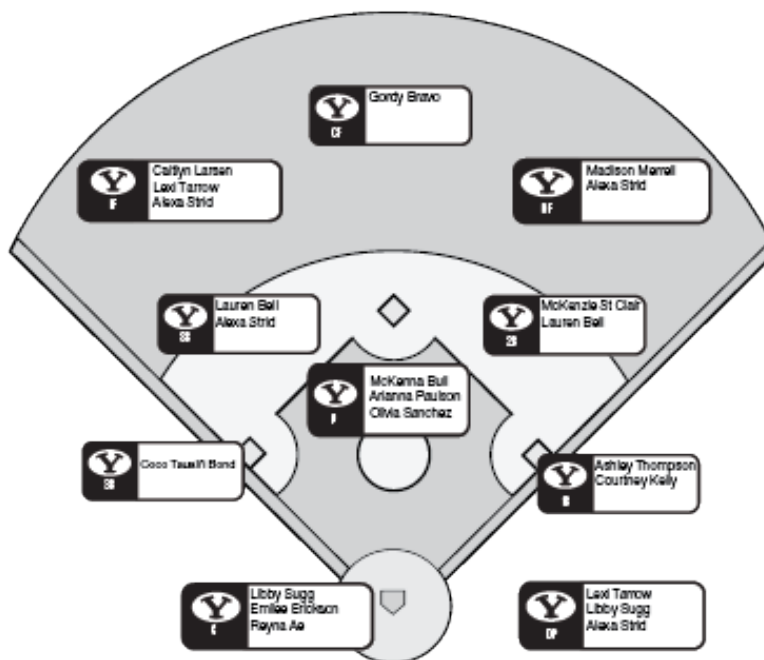

SOFTBALL CONTACTS

Kimberlie Haner
Softball Media Relations Director
Office: (801) 422-8999
Cell: (503) 758-9698
Email: softball_sid@byu.edu

Ralph Zobell
Assistant Softball Media Relations
Office: (801) 422-9769; Cell: (801) 367:3554
Email: ralph_zobell@byu.edu

Duff Tittle
Associate AD/Communications
Office: (801) 422-8948; Cell: (801) 372-4401
Email: duff_tittle@byu.edu

Athletic Communications Fax: (801) 422-0633
Mailing Address: 30 SFH, Provo, UT 84602-2239

BYU SOFTBALL BY THE NUMBERS

1. **1** Breaking her own record, McKenna Bull surpassed her 256 strikeouts in 2015 to break the single season strikeout record at BYU, taking the top spot with 266. She broke her record in the second game of a doubleheader against Santa Clara on May 6.
2. **7** Junior pitcher McKenna Bull is ranked seventh in the nation in strikeouts. She is also ranked second in the BYU record books with 728. This season so far she has 266, including eight games with double-digit strikeouts.
3. **13** BYU has shutout 13 teams so far this season: San Jose State, Creighton, Grand Canyon, Boise State, Bethune-Cookman, UTEP, Utah Valley twice, Loyola Marymount and Saint Mary's twice.
4. **17** Freshman catcher Libby Sugg has 17 home runs so far this season, which is ranked No. 15 in the NCAA. Sugg is ranked No. 17 for home runs per game in the NCAA. She also leads the team in RBI with 52.

PROBABLE STARTERS