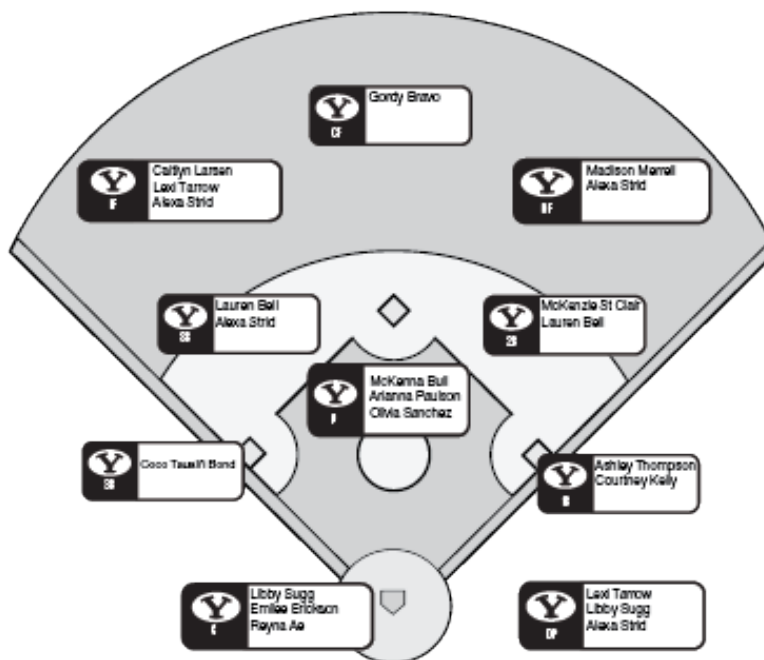

Ralph Zobell
Assistant Softball Media Relations
Office: (801) 422-9769; Cell: (801) 367:3554
Email: ralph_zobell@byu.edu

Duff Tittle
Associate AD/Communications
Office: (801) 422-8948; Cell: (801) 372-4401
Email: duff_tittle@byu.edu

Athletic Communications Fax: (801) 422-0633
Mailing Address: 30 SFH, Provo, UT 84602-2239

BYU SOFTBALL BY THE NUMBERS

1. **1** Breaking her own record, McKenna Bull surpassed her 256 strikeouts in 2015 to break the single season strikeout record at BYU, taking the top spot with 266. She broke her record in the second game of a doubleheader against Santa Clara on May 6.
2. **3** BYU has won three-straight West Coast Conference championships, winning each year since joining the conference.
3. **7** Junior pitcher McKenna Bull is ranked seventh in the nation in strikeouts. She is also ranked second in the BYU record books with 728. This season so far she has 266, including nine games with double-digit strikeouts.
4. **13** BYU has shutout 13 teams so far this season: San Jose State, Creighton, Grand Canyon, Boise State, Bethune-Cookman, UTEP, Utah Valley twice, Loyola Marymount and Saint Mary's twice.
5. **17** Freshman catcher Libby Sugg has 17 home runs so far this season, which is ranked No. 15 in the NCAA. Sugg is ranked No. 17 for home runs per game in the NCAA. She also leads the team in RBI with 52.

PROBABLE STARTERS