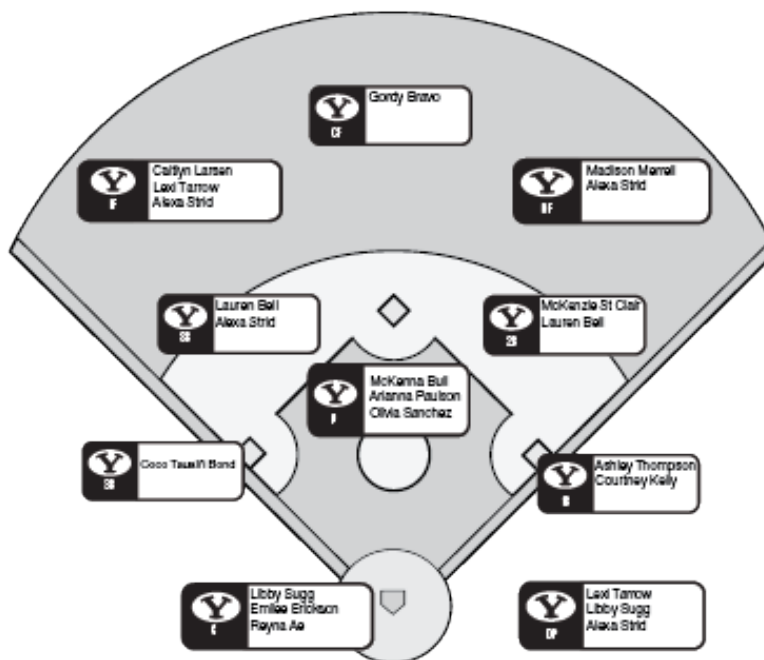

SOFTBALL CONTACTS

Kimberlie Haner
Softball Media Relations Director
Office: (801) 422-8999
Cell: (503) 758-9698
Email: softball_sid@byu.edu

Ralph Zobell
Assistant Softball Media Relations
Office: (801) 422-9769; Cell: (801) 367:3554
Email: ralph_zobell@byu.edu

Duff Tittle
Associate AD/Communications
Office: (801) 422-8948; Cell: (801) 372-4401
Email: duff_tittle@byu.edu

Athletic Communications Fax: (801) 422-0633
Mailing Address: 30 SFH, Provo, UT 84602-2239

BYU SOFTBALL BY THE NUMBERS

1. **6** Junior pitcher McKenna Bull is ranked sixth in the nation in strikeouts. She is also ranked second in the BYU record books with 679. This season so far she has 233, including seven games with double-digit strikeouts.
2. **13** BYU has shutout 13 teams so far this season: San Jose State, Creighton, Grand Canyon, Boise State, Bethune-Cookman, UTEP, Utah Valley twice, Loyola Marymount and Saint Mary's twice.
3. **15** Freshman catcher Libby Sugg has 15 home runs so far this season, which is ranked No. 19 in the NCAA. Sugg is ranked No. 13 for home runs per game in the NCAA. She also leads the team in RBI with 46.
4. **15** BYU defeated No. 15 Arizona 4-1 in Tucson on March 3. This was BYU's first win over a top-15 team on the road since the win over No. 7 Texas in the NCAA Regional in 2010.

PROBABLE STARTERS