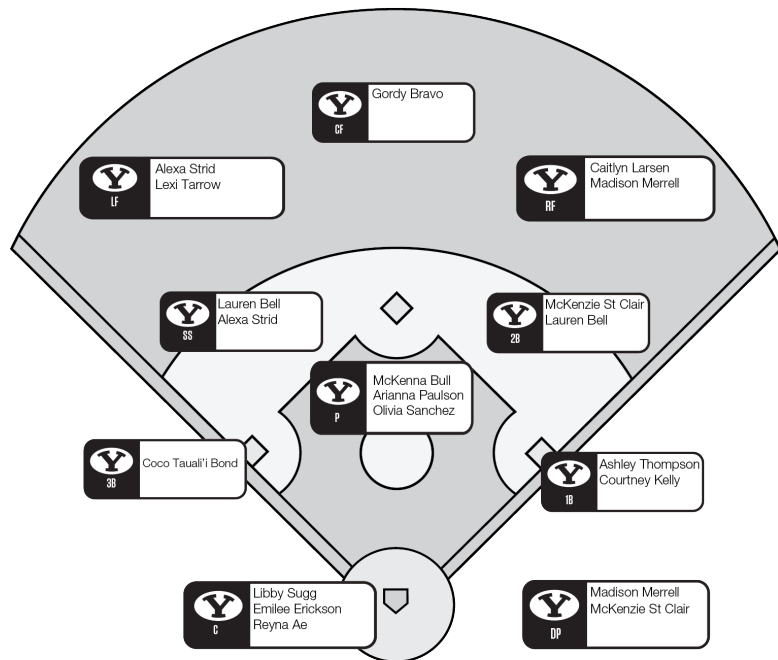

SOFTBALL CONTACTS

Kimberlie Haner
Softball Media Relations Director
Office: (801) 422-8999
Cell: (503) 758-9698
Email: softball_sid@byu.edu

Ralph Zobell
Assistant Softball Media Relations
Office: (801) 422-9769; Cell: (801) 367:3554
Email: ralph_zobell@byu.edu

Duff Tittle
Associate AD/Communications
Office: (801) 422-8948; Cell: (801) 372-4401
Email: duff_tittle@byu.edu

Athletic Communications Fax: (801) 422-0633
Mailing Address: 30 SFH, Provo, UT 84602-2239

BYU SOFTBALL BY THE NUMBERS

1. **1** Junior pitcher McKenna Bull is ranked first in the nation in strikeouts. She is also ranked second in the BYU record books with 587. This season so far she has 148, including five games with double-digit strikeouts.
2. **6** BYU has shutout six teams so far this season: San Jose State, Creighton, Grand Canyon, Boise State, Bethune-Cookman and UTEP.
3. **12** Freshman catcher Libby Sugg has 12 home runs so far this season, which is ranked No. 2 in the NCAA. She also leads the team in RBI with 32, which is ranked No. 17 in the nation.
4. **15** BYU defeated No. 15 Arizona 4-1 in Tucson on March 3. This was BYU's first win over a top-15 team on the road since the win over No. 7 Texas in the NCAA Regional in 2010.

PROBABLE STARTERS