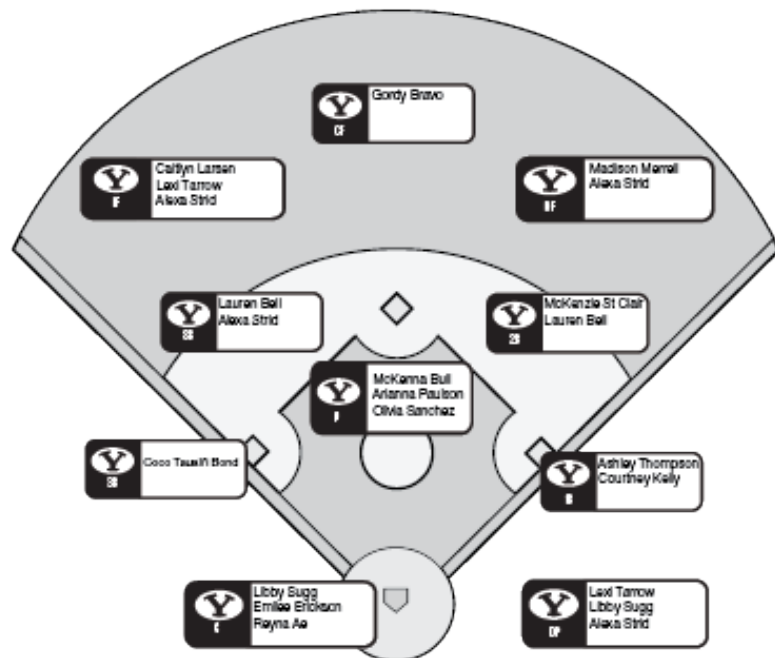

SOFTBALL CONTACTS

Kimberlie Haner
Softball Media Relations Director
Office: (801) 422-8999
Cell: (503) 758-9698
Email: softball_sid@byu.edu

Ralph Zobell
Assistant Softball Media Relations
Office: (801) 422-9769; Cell: (801) 367:3554
Email: ralph_zobell@byu.edu

Duff Tittle
Associate AD/Communications
Office: (801) 422-8948; Cell: (801) 372-4401
Email: duff_tittle@byu.edu

Athletic Communications Fax: (801) 422-0633
Mailing Address: 30 SFH, Provo, UT 84602-2239

BYU SOFTBALL BY THE NUMBERS

1. **6** Junior pitcher McKenna Bull is ranked sixth in the nation in strikeouts. She is also ranked second in the BYU record books with 709. This season so far she has 247, including seven games with double-digit strikeouts.
2. **13** BYU has shutout 13 teams so far this season: San Jose State, Creighton, Grand Canyon, Boise State, Bethune-Cookman, UTEP, Utah Valley twice, Loyola Marymount and Saint Mary's twice.
3. **15** Freshman catcher Libby Sugg has 15 home runs so far this season, which is ranked No. 24 in the NCAA. Sugg is ranked No. 24 for home runs per game in the NCAA. She also leads the team in RBI with 47.
4. **15** BYU defeated No. 15 Arizona 4-1 in Tucson on March 3. This was BYU's first win over a top-15 team on the road since the win over No. 7 Texas in the NCAA Regional in 2010.

PROBABLE STARTERS