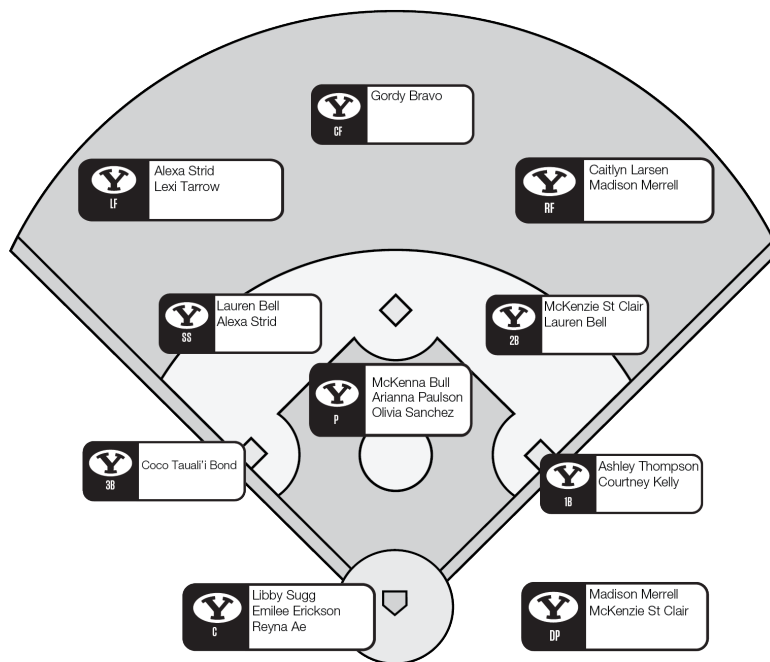

SOFTBALL CONTACTS

Kimberlie Haner
Softball Media Relations Director
Office: (801) 422-8999
Cell: (503) 758-9698
Email: softball_sid@byu.edu

Ralph Zobell
Assistant Softball Media Relations
Office: (801) 422-9769; Cell: (801) 367:3554
Email: ralph_zobell@byu.edu

Duff Tittle
Associate AD/Communications
Office: (801) 422-8948; Cell: (801) 372-4401
Email: duff_tittle@byu.edu

Athletic Communications Fax: (801) 422-0633
Mailing Address: 30 SFH, Provo, UT 84602-2239

BYU SOFTBALL BY THE NUMBERS

1. **5** Junior pitcher McKenna Bull is ranked fifth in the nation in strikeouts. She is also ranked second in the BYU record books with 587. This season so far she has 181, including five games with double-digit strikeouts.
2. **9** BYU has shutout nine teams so far this season: San Jose State, Creighton, Grand Canyon, Boise State, Bethune-Cookman, UTEP and Utah Valley
3. **14** Freshman catcher Libby Sugg has 14 home runs so far this season, which is ranked No. 6 in the NCAA. Sugg is ranked No. 9 for home runs per game in the NCAA. She also leads the team in RBI with 37.
4. **15** BYU defeated No. 15 Arizona 4-1 in Tucson on March 3. This was BYU's first win over a top-15 team on the road since the win over No. 7 Texas in the NCAA Regional in 2010.

PROBABLE STARTERS