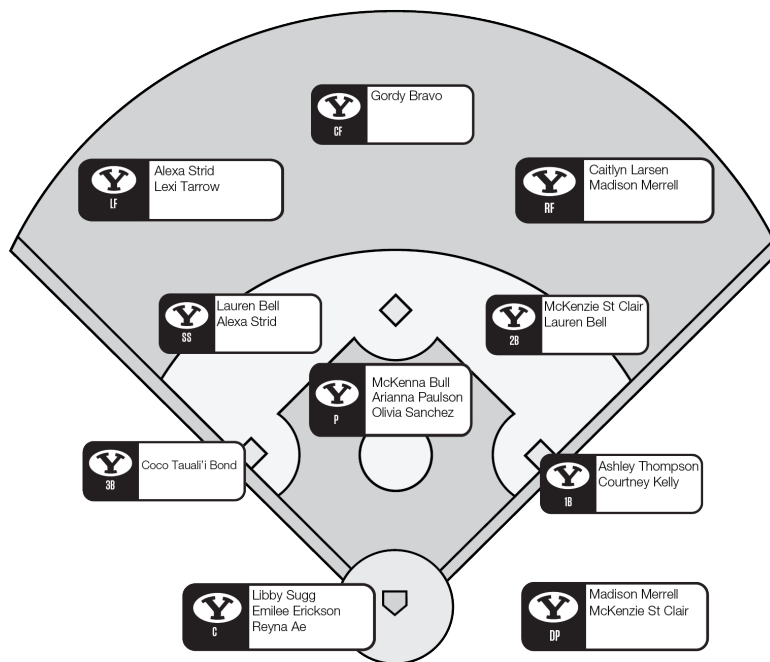

SOFTBALL CONTACTS

Kimberlie Haner
Softball Media Relations Director
Office: (801) 422-8999
Cell: (503) 758-9698
Email: softball_sid@byu.edu

Ralph Zobell
Assistant Softball Media Relations
Office: (801) 422-9769; Cell: (801) 367:3554
Email: ralph_zobell@byu.edu

Duff Tittle
Associate AD/Communications
Office: (801) 422-8948; Cell: (801) 372-4401
Email: duff_tittle@byu.edu

Athletic Communications Fax: (801) 422-0633
Mailing Address: 30 SFH, Provo, UT 84602-2239

BYU SOFTBALL BY THE NUMBERS

1. **5** Junior pitcher McKenna Bull is ranked fifth in the nation in strikeouts. She is also ranked second in the BYU record books with 587. This season so far she has 175, including five games with double-digit strikeouts.
2. **9** BYU has shutout nine teams so far this season: San Jose State, Creighton, Grand Canyon, Boise State, Bethune-Cookman, UTEP and Utah Valley
3. **14** Freshman catcher Libby Sugg has 14 home runs so far this season, which is ranked No. 5 in the NCAA. She also leads the team in RBI with 37, which is ranked No. 18 in the nation.
4. **15** BYU defeated No. 15 Arizona 4-1 in Tucson on March 3. This was BYU's first win over a top-15 team on the road since the win over No. 7 Texas in the NCAA Regional in 2010.

PROBABLE STARTERS