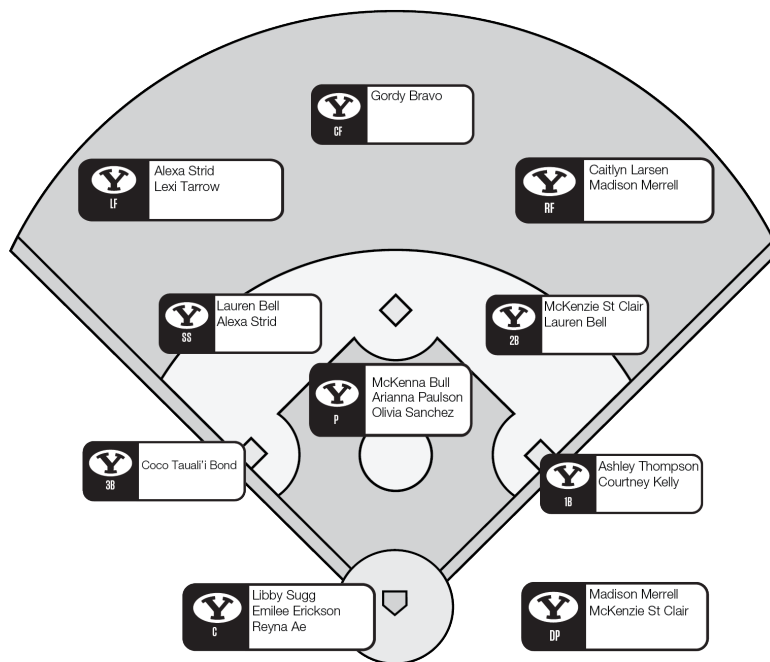

SOFTBALL CONTACTS

Kimberlie Haner
Softball Media Relations Director
Office: (801) 422-8999
Cell: (503) 758-9698
Email: softball_sid@byu.edu

Ralph Zobell
Assistant Softball Media Relations
Office: (801) 422-9769; Cell: (801) 367:3554
Email: ralph_zobell@byu.edu

Duff Tittle
Associate AD/Communications
Office: (801) 422-8948; Cell: (801) 372-4401
Email: duff_tittle@byu.edu

Athletic Communications Fax: (801) 422-0633
Mailing Address: 30 SFH, Provo, UT 84602-2239

BYU SOFTBALL BY THE NUMBERS

1. **4** Junior pitcher McKenna Bull is ranked fifth in the nation in strikeouts. She is also ranked second in the BYU record books with 652. This season so far she has 200, including five games with double-digit strikeouts.
2. **9** BYU has shutout 10 teams so far this season: San Jose State, Creighton, Grand Canyon, Boise State, Bethune-Cookman, UTEP, Utah Valley and Loyola Marymount.
3. **14** Freshman catcher Libby Sugg has 14 home runs so far this season, which is ranked No. 13 in the NCAA. Sugg is ranked No. 18 for home runs per game in the NCAA. She also leads the team in RBI with 40.
4. **15** BYU defeated No. 15 Arizona 4-1 in Tucson on March 3. This was BYU's first win over a top-15 team on the road since the win over No. 7 Texas in the NCAA Regional in 2010.

PROBABLE STARTERS