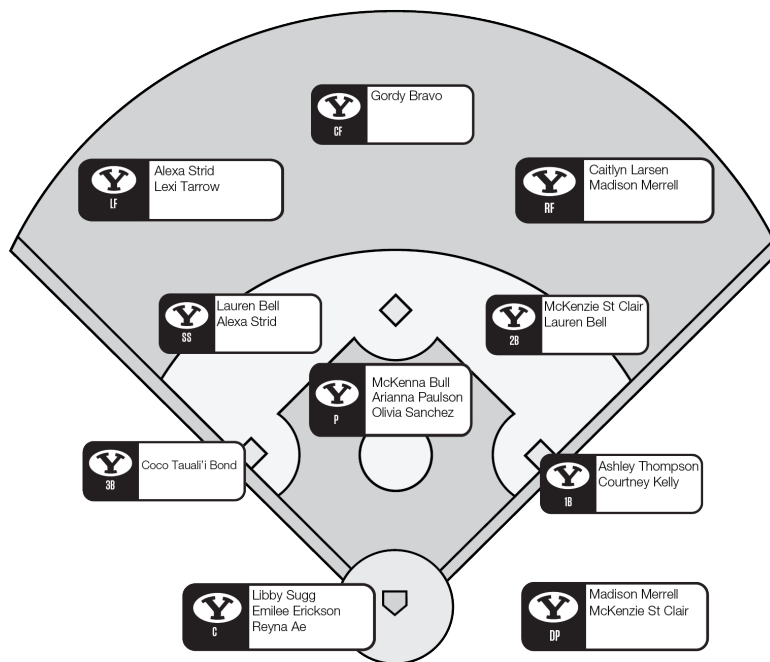

SOFTBALL CONTACTS

Kimberlie Haner
Softball Media Relations Director
Office: (801) 422-8999
Cell: (503) 758-9698
Email: softball_sid@byu.edu

Ralph Zobell
Assistant Softball Media Relations
Office: (801) 422-9769; Cell: (801) 367:3554
Email: ralph_zobell@byu.edu

Duff Tittle
Associate AD/Communications
Office: (801) 422-8948; Cell: (801) 372-4401
Email: duff_tittle@byu.edu

Athletic Communications Fax: (801) 422-0633
Mailing Address: 30 SFH, Provo, UT 84602-2239

BYU SOFTBALL BY THE NUMBERS

1. **1** Junior pitcher McKenna Bull is ranked first in the nation in strikeouts. She is also ranked second in the BYU record books with 587. This season so far she has 168, including five games with double-digit strikeouts.
2. **8** BYU has shutout eight teams so far this season: San Jose State, Creighton, Grand Canyon, Boise State, Bethune-Cookman and UTEP.
3. **13** Freshman catcher Libby Sugg has 13 home runs so far this season, which is ranked No. 3 in the NCAA. She also leads the team in RBI with 36, which is ranked No. 13 in the nation.
4. **15** BYU defeated No. 15 Arizona 4-1 in Tucson on March 3. This was BYU's first win over a top-15 team on the road since the win over No. 7 Texas in the NCAA Regional in 2010.

PROBABLE STARTERS