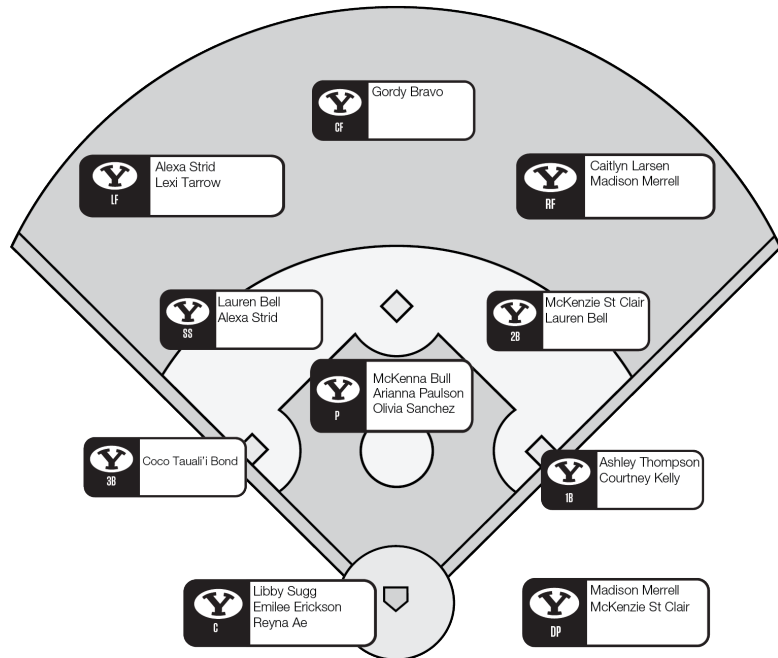

SOFTBALL CONTACTS

Kimberlie Haner
Softball Media Relations Director
Office: (801) 422-8999
Cell: (503) 758-9698
Email: softball_sid@byu.edu

Ralph Zobell
Assistant Softball Media Relations
Office: (801) 422-9769; Cell: (801) 367:3554
Email: ralph_zobell@byu.edu

Duff Tittle
Associate AD/Communications
Office: (801) 422-8948; Cell: (801) 372-4401
Email: duff_tittle@byu.edu

Athletic Communications Fax: (801) 422-0633
Mailing Address: 30 SFH, Provo, UT 84602-2239

BYU SOFTBALL BY THE NUMBERS

1. **6** Junior pitcher McKenna Bull is ranked sixth in the nation in strikeouts. She is also ranked second in the BYU record books with 673. This season so far she has 211, including six games with double-digit strikeouts.
2. **9** BYU has shutout 10 teams so far this season: San Jose State, Creighton, Grand Canyon, Boise State, Bethune-Cookman, UTEP, Utah Valley and Loyola Marymount.
3. **14** Freshman catcher Libby Sugg has 14 home runs so far this season, which is ranked No. 18 in the NCAA. Sugg is ranked No. 17 for home runs per game in the NCAA. She also leads the team in RBI with 40.
4. **15** BYU defeated No. 15 Arizona 4-1 in Tucson on March 3. This was BYU's first win over a top-15 team on the road since the win over No. 7 Texas in the NCAA Regional in 2010.

PROBABLE STARTERS