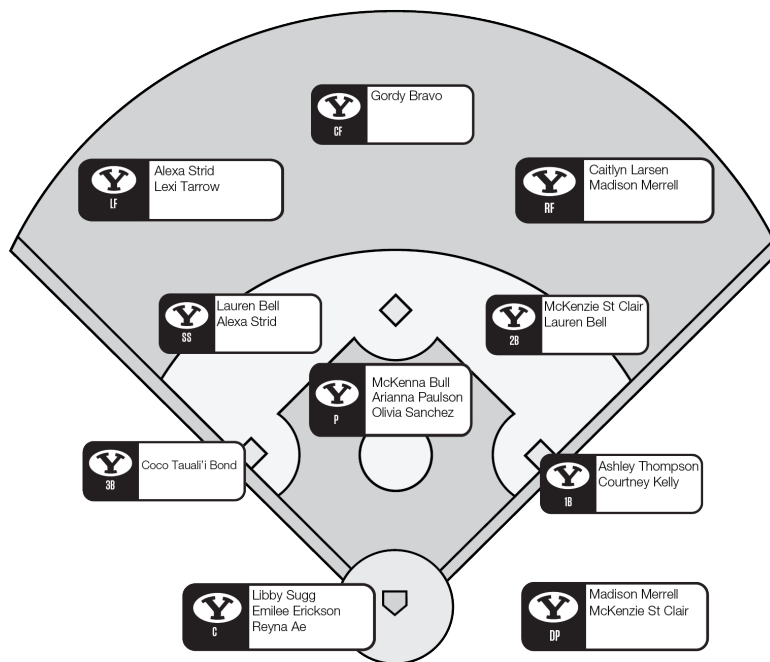

SOFTBALL CONTACTS

Kimberlie Haner
Softball Media Relations Director
Office: (801) 422-8999
Cell: (503) 758-9698
Email: softball_sid@byu.edu

Ralph Zobell
Assistant Softball Media Relations
Office: (801) 422-9769; Cell: (801) 367:3554
Email: ralph_zobell@byu.edu

Duff Tittle
Associate AD/Communications
Office: (801) 422-8948; Cell: (801) 372-4401
Email: duff_tittle@byu.edu

Athletic Communications Fax: (801) 422-0633
Mailing Address: 30 SFH, Provo, UT 84602-2239

BYU SOFTBALL BY THE NUMBERS

1. **0** BYU has shutout four teams so far this season: San Jose State, Creighton, Grand Canyon and Boise State.
2. **5** Freshman catcher Libby Sugg has five home runs so far this season, which is ranked No. 27 in the NCAA. She also leads the team in RBI with 16, which is ranked No. 20 in the nation.
3. **15** Junior McKenna Bull is ranked No. 15 in the nation in strikeouts. She has 62 so far this season with just nine total walks, moving her up in the record books.
4. **34** Bull's shutout win over Utah Valley on May 5, 2015 broke the record for most victories in a single season, surpassing former pitcher Paige Affleck 32-win mark in 2010. Her 34th win came in the regular season finale against LMU.
5. **40** BYU reached 40 wins in 2015, the ninth time the Cougars have had 40-plus wins in a season. The last time they reached that total was in 2012 when they finished with a 45-15 record.

PROBABLE STARTERS