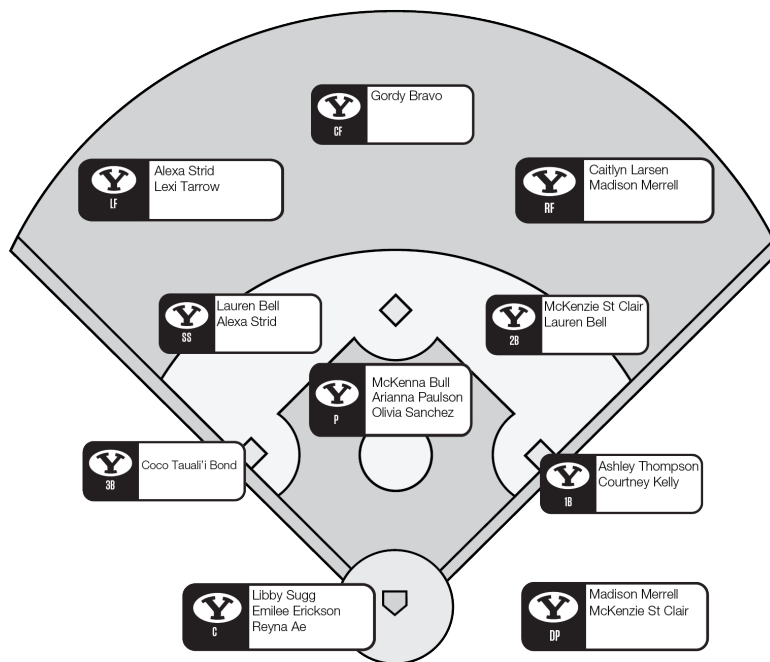

Kimberlie Haner
Softball Media Relations Director
Office: (801) 422-8999
Cell: (503) 758-9698
Email: softball_sid@byu.edu

Ralph Zobell
Assistant Softball Media Relations
Office: (801) 422-9769; Cell: (801) 367:3554
Email: ralph_zobell@byu.edu

Duff Tittle
Associate AD/Communications
Office: (801) 422-8948; Cell: (801) 372-4401
Email: duff_tittle@byu.edu

Athletic Communications Fax: (801) 422-0633
Mailing Address: 30 SFH, Provo, UT 84602-2239

BYU SOFTBALL BY THE NUMBERS

1. **0** BYU has shutout five teams so far this season: San Jose State, Creighton, Grand Canyon, Boise State and Bethune-Cookman.
2. **2** Junior pitcher McKenna Bull is ranked second in the nation in strikeouts. She is also ranked second in the BYU record books with 556. This season so far she has 94, including three games with double-digit strikeouts.
3. **8** Freshman catcher Libby Sugg has eight home runs so far this season, which is ranked No. 2 in the NCAA. She also leads the team in RBI with 16, which is ranked No. 20 in the nation.
4. **34** Bull's shutout win over Utah Valley on May 5, 2015 broke the record for most victories in a single season, surpassing former pitcher Paige Affleck 32-win mark in 2010. Her 34th win came in the regular season finale against LMU.
5. **40** BYU reached 40 wins in 2015, the ninth time the Cougars have had 40-plus wins in a season. The last time they reached that total was in 2012 when they finished with a 45-15 record.

PROBABLE STARTERS