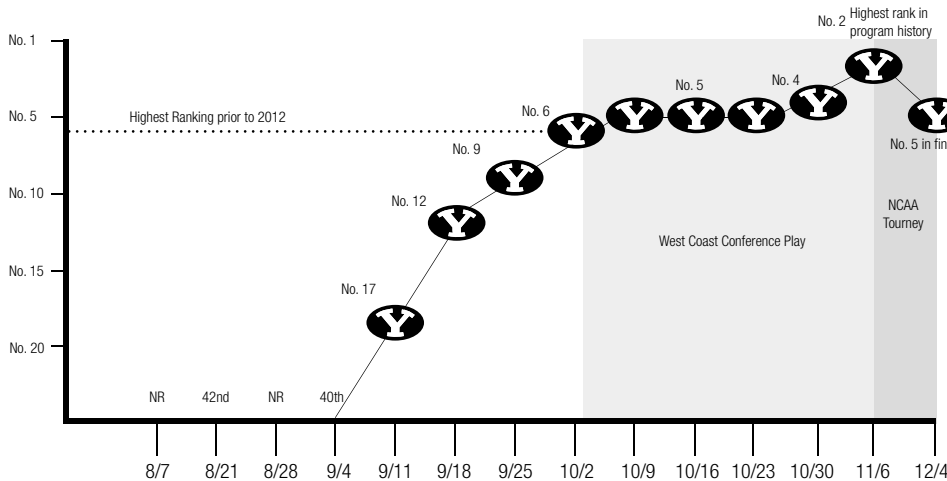

2012 IN THE POLLS

WEEK-BY-WEEK RANKINGS

NSCAA/Continental Tire College Rankings

Aug 7	Not Ranked
Aug 21	Receiving Votes (42)
Aug 28	Not Ranked
Sep 4	Receiving Votes (40)
Sep 11	17th
Sep 18	12th
Sep 25	Ninth
Oct 2	Sixth
Oct 9	Fifth
Oct 16	Fifth
Oct 23	Fifth
Oct 30	Fourth
Nov 6	Second
Dec 4	Fifth