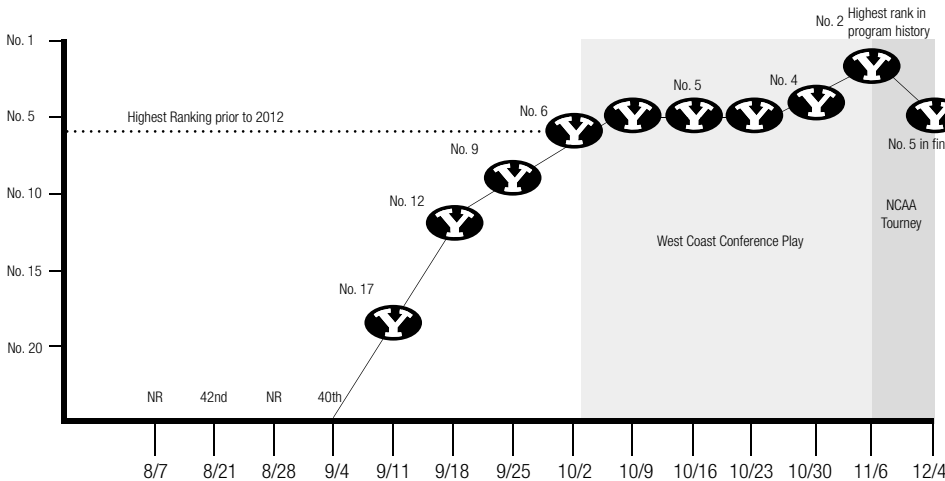

2012 IN THE POLLS

WEEK-BY-WEEK RANKINGS

NSCAA/Continental Tire College Rankings

Aug 7	Not Ranked
Aug 21	Receiving Votes (42)
Aug 28	Not Ranked
Sep 4	Receiving Votes (40)
Sep 11	17th
Sep 18	12th
Sep 25	Ninth
Oct 2	Sixth
Oct 9	Fifth
Oct 16	Fifth
Oct 23	Fifth
Oct 30	Fourth
Nov 6	Second
Dec 4	Fifth