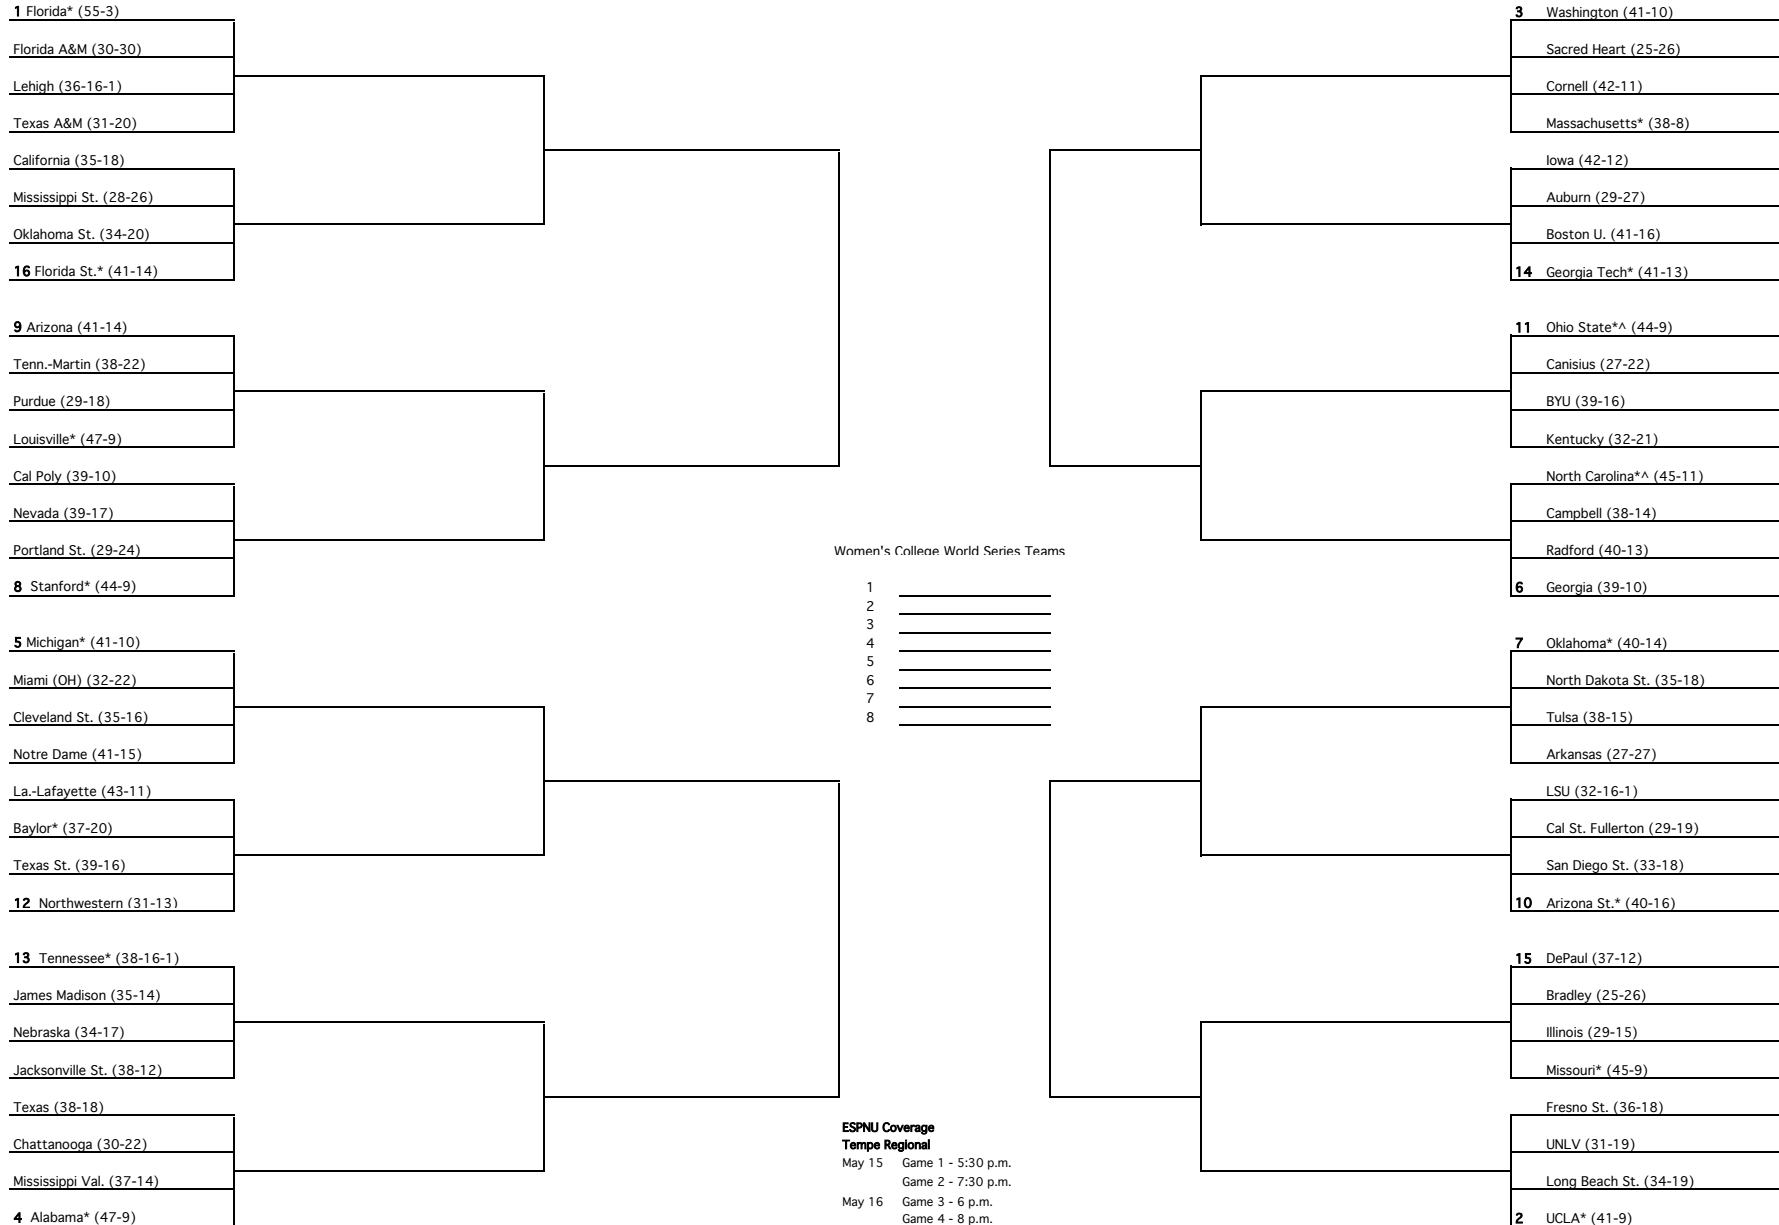

2009 NCAA Division I SOFTBALL CHAMPIONSHIP

REGIONALS
May 15-17

SUPER REGIONALS
May 21-24

SUPER REGIONALS
May 21-24

REGIONALS
May 15-17

*Host institution

ESPN Coverage
Tempe Regional
May 15 Game 1 - 5:30 p.m.
Game 2 - 7:30 p.m.
May 16 Game 3 - 6 p.m.
Game 4 - 8 p.m.
Game 5 - 10:30 p.m.
May 17 Game 6 - 5:30 p.m.