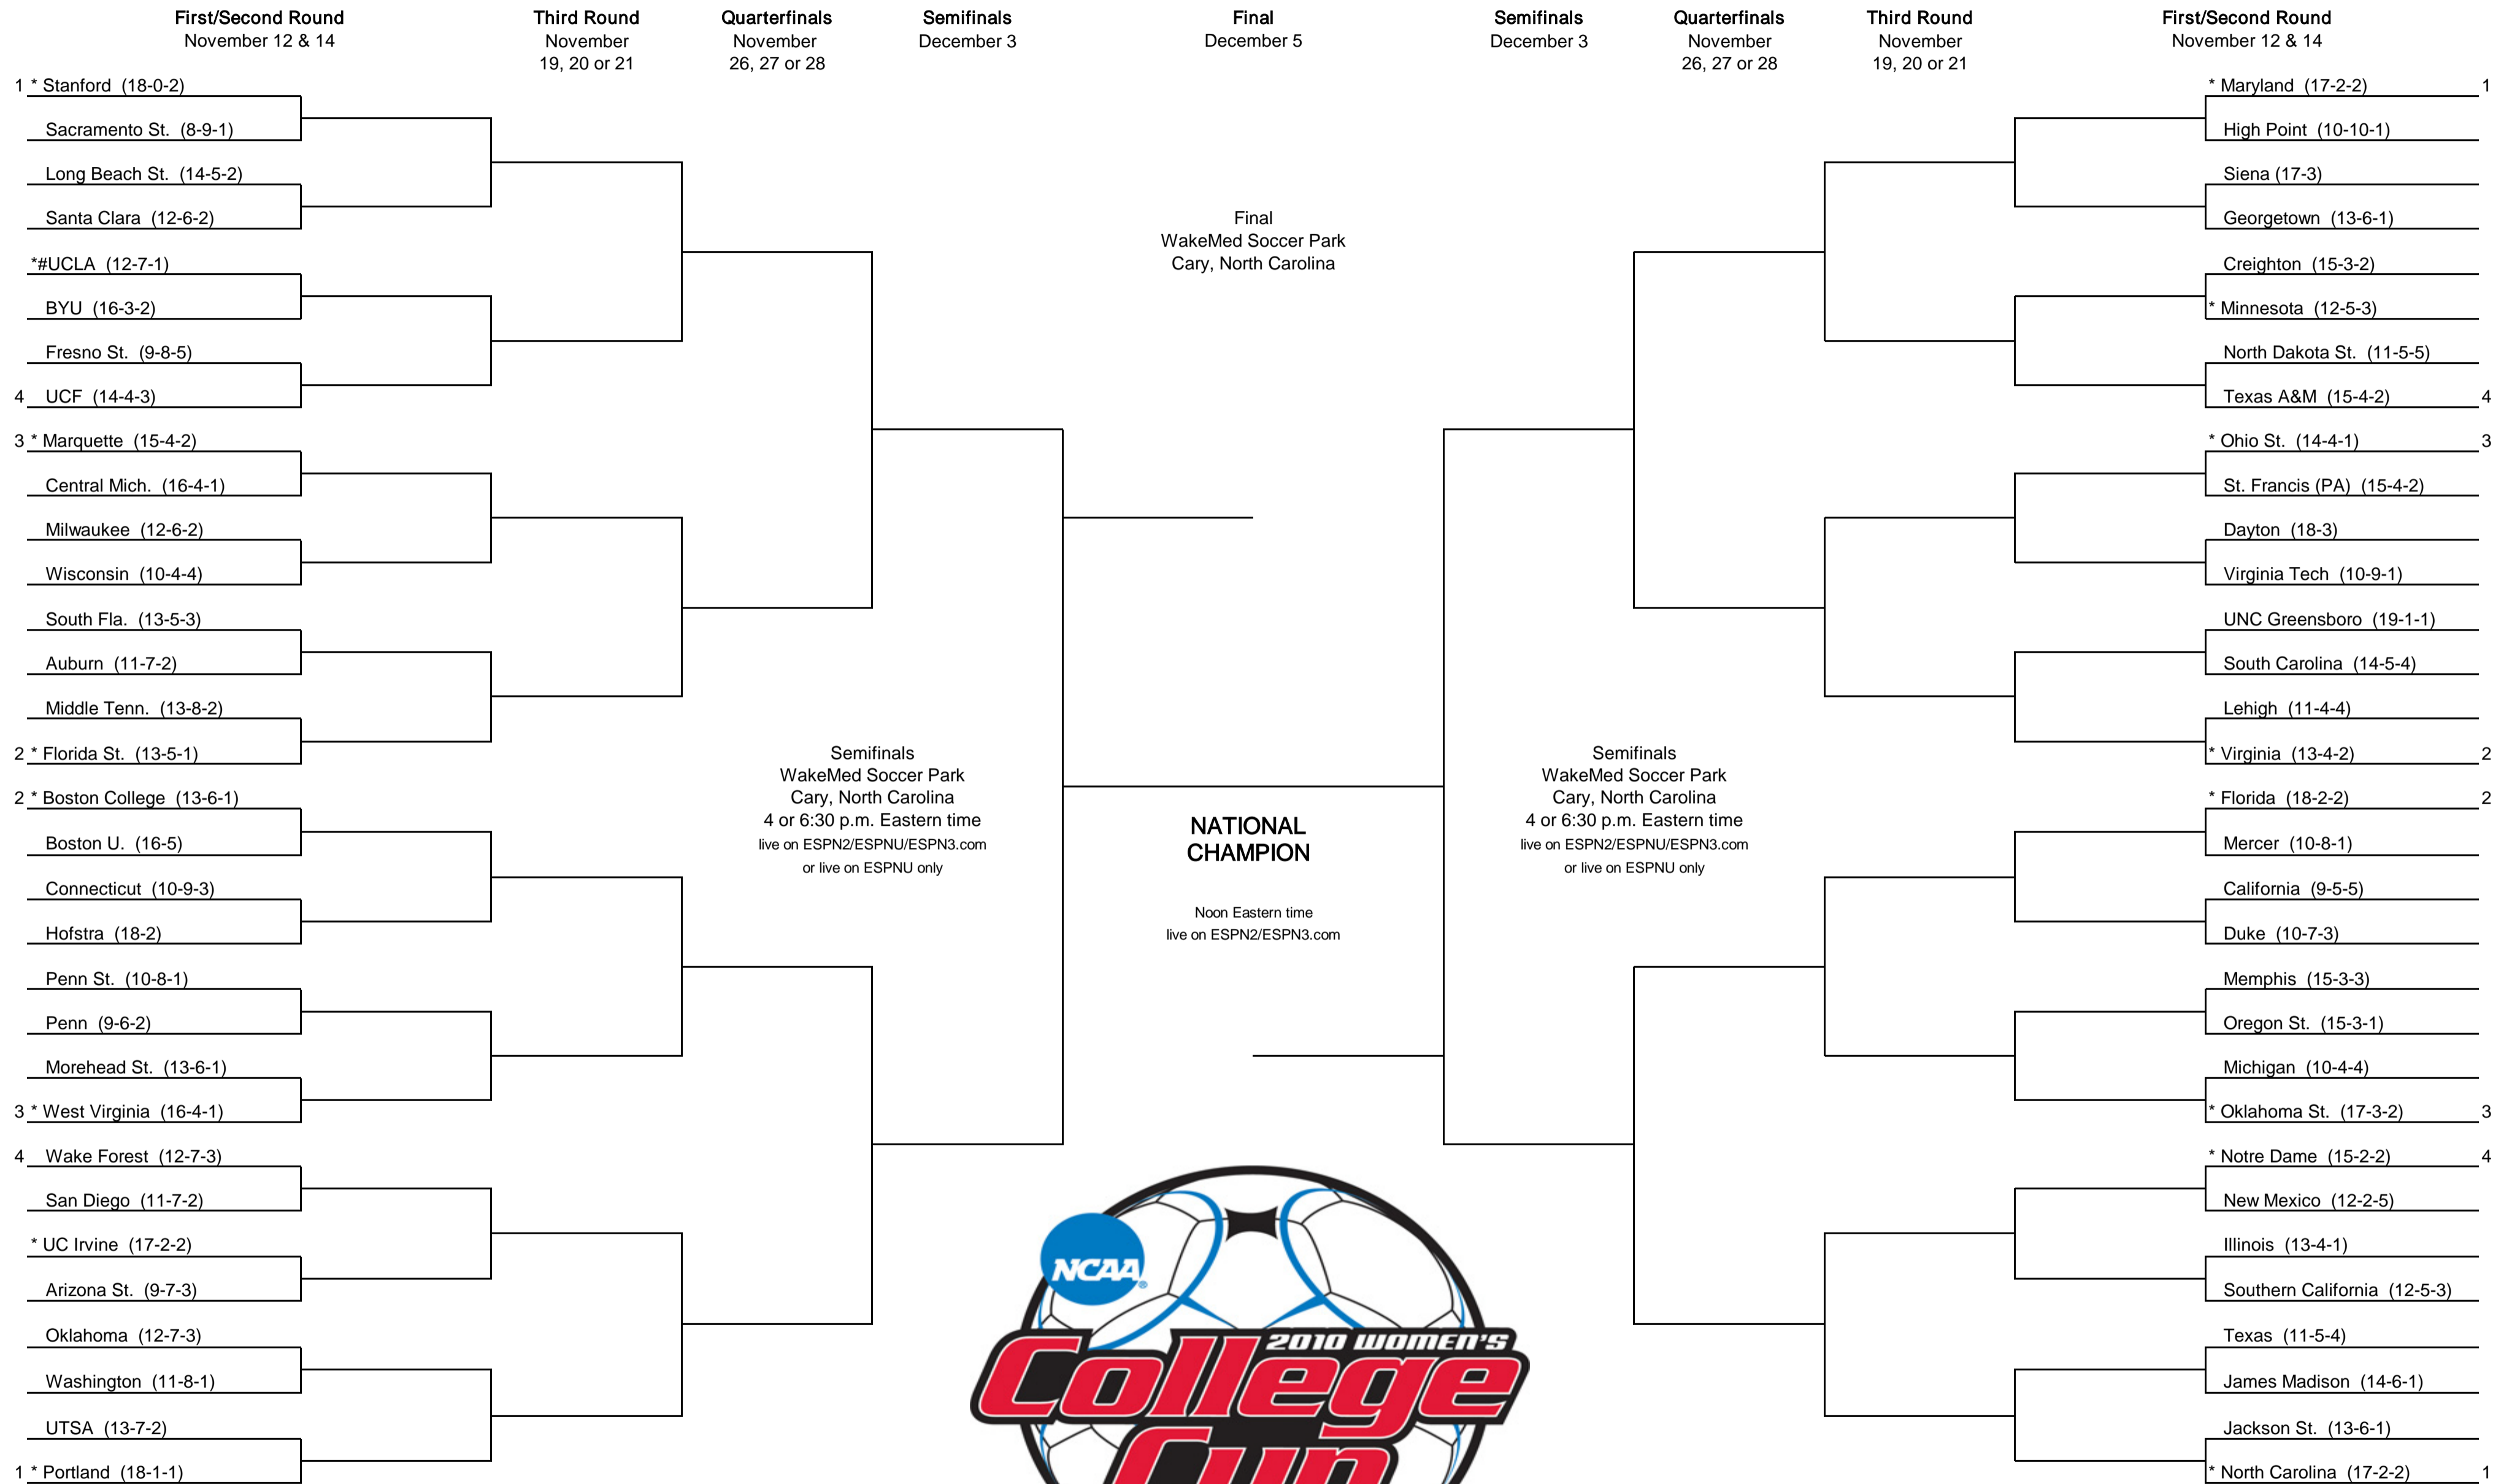

2010 NCAA Division I Women's SOCCER CHAMPIONSHIP

*Host institution for preliminary round games
 #Site will host games on November 11 and 13
 Order of semifinal games will be determined after quarterfinal round games are completed.
 Second semifinal game will begin play 45 minutes after the conclusion of the first game.