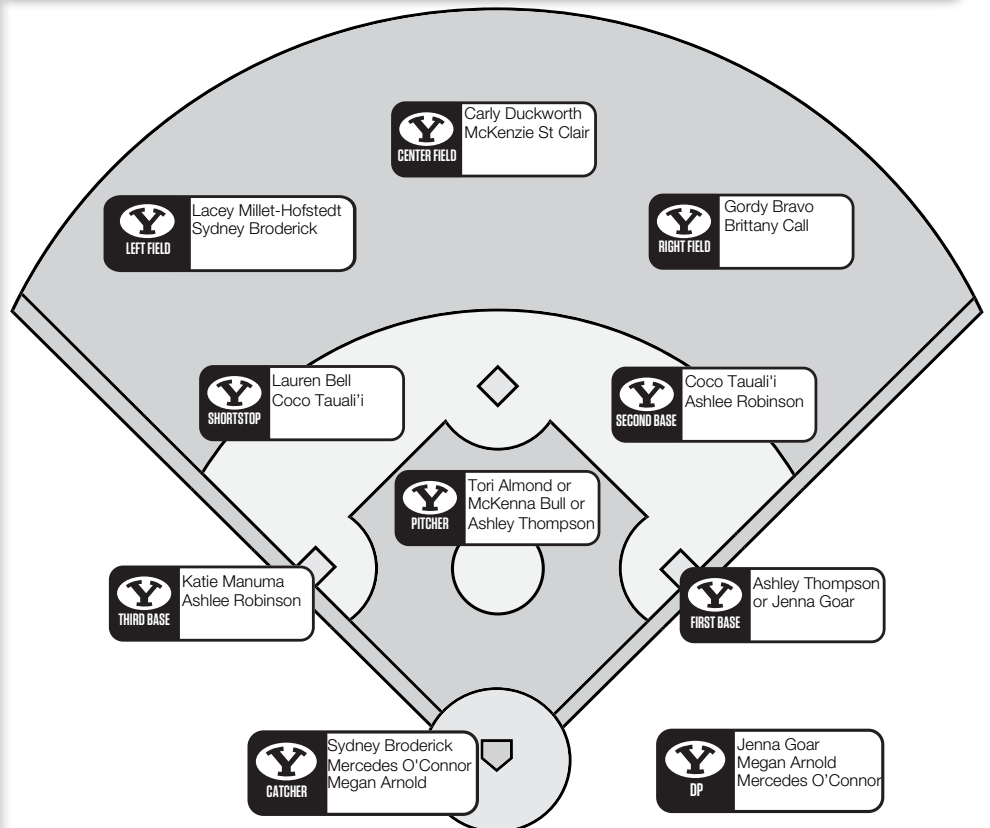

BYU HISTORY

First Year of Softball: 2000 (13 seasons)
Overall All-Time Record: 530-276 (.658)
Gail Miller Field Record: 161-39 (.805)
Winning Seasons: 13 (last 2013)
Conference Championships: 7 (last 2013)
Total NCAA Appearances (record): 10 (14-20)
Last NCAA Appearance: 2013
Result: Lost to Oregon twice and Wisconsin
In-State Opponent Record: 133-24 (.847)
Record vs. WCC Opponents: 40-9 (.816)

BY THE NUMBERS

- **3** Ashley Thompson has had a great opening to her freshman year. The first home run of her career was a three-run shot against Oklahoma State. She ended last week hitting .455 with a home run six RBIs and six walks.
- **9** Freshman Lauren Bell is on a nine game hitting streak. She finished last week as the only player to hit in all five games during the Mary Nutter Classic. She hit .500 with three doubles and a stolen base.
- **13** BYU has hit 13 home runs this season through its first 15 games. Last Season it took the Cougars ended with 18 home runs total. Six different players have hit a home run for BYU. Coco Tauali'i leads the team with four home runs while Carly Duckworth is second with three home runs.
- **46** Junior Lacey Millett-Hofstedt moved up to second in career stolen bases after stealing second against Fordham giving her 46 for her career. She currently is tied with Angie Quiocho (46) and will tie JC Clayton (47) for the all-time record with her next stolen base.

PROBABLE STARTERS

	AVG.	SLG%	OBP	R	H-AB	2B	3B	HR	RBI	BB	SB-SA
St. Clair	.366	.585	.460	11	15-41	1	1	2	12	7	1-1
Bell	.364	.432	.417	10	16-44	3	0	0	4	3	1-2
Tauali'i	.262	.619	.415	11	11-42	3	0	4	9	10	0-0
Manuma	.275	.450	.370	11	11-40	4	0	1	11	5	1-1
Thompson	.472	.611	.587	11	17-36	2	0	1	16	10	1-1
Broderick	.256	.256	.380	8	10-39	0	0	0	6	8	0-0
Millet-Hofstedt	.281	.281	.281	6	9-32	0	0	0	0	0	3-4
Duckworth	.238	.476	.353	11	10-42	1	0	3	10	5	2-2
Robinson	.185	.333	.241	4	5-27	4	0	0	3	2	0-0
	W-L	ERA	CG	SO	SV	IP	H	R	ER	BB	K
Bull	1-5	6.02	3	1	0	43.0	58	47	37	43	41
Thompson	3-2	4.61	1	0	0	41.0	47	37	27	35	31