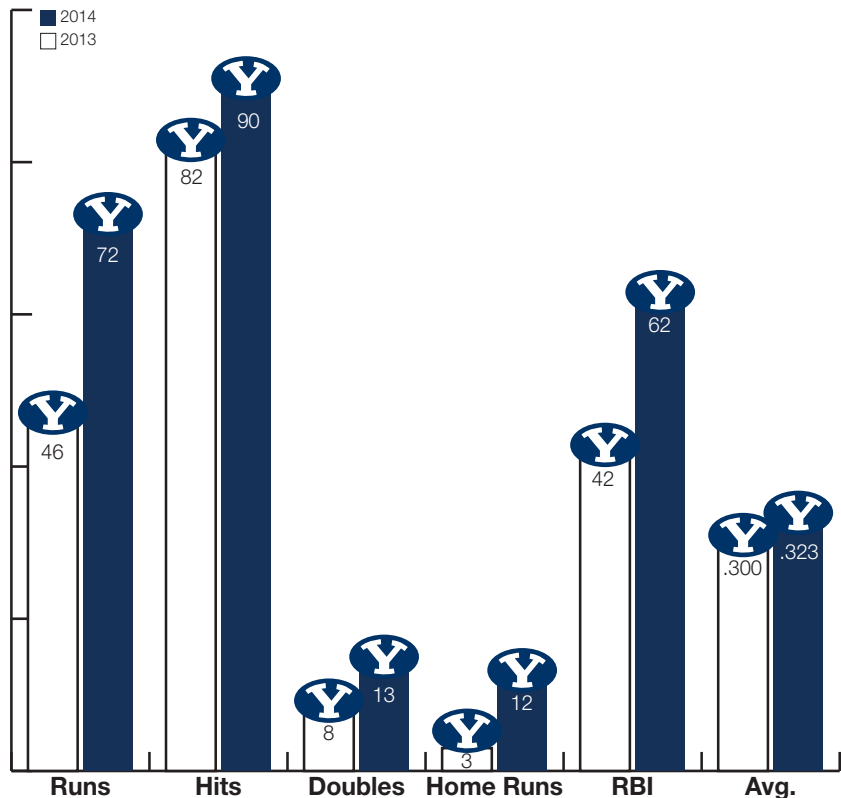

2014 RECORD WHEN

Overall	6-9
Conference	0-0
Non-Conference	6-9
Home	0-0
Away	0-0
Neutral	6-9
Day games	5-8
Night games	1-1
One Run Games	1-4
Two Run Games	0-0
Five or more run games	4-5
Extra Inning games	0-1
Shutouts	1-3
Scoring 0-2 runs	0-4
Scoring 3-5 runs	2-2
Scoring 6-9 runs	1-4
Scoring 10+ runs	3-1
Opponent scores 0-2 runs	3-0
Opponent scores 3-5 runs	2-2
Opponent scores 6-9 runs	1-4
Opponent scores 10+ runs	0-3
BYU scores 1st inning	5-3
Opponent scores 1st inning	0-6
BYU scores first	6-3
Opponent scores first	0-6
BYU out-hits opponent	6-2
Opponent out-hits BYU	0-7
Equal number of hits	0-0
BYU hits zero home runs	4-6
BYU hits one home run	0-2
BYU hits 2+ home runs	2-1
Opponent hits zero home runs	4-4
Opponent hits one home run	2-2
Opponent hits 2+ home runs	0-3
BYU has no errors	2-2
BYU has one error	2-3
BYU has 2+ errors	2-4
Opponent has no errors	2-3
Opponent has one error	2-1
Opponent has 2+ errors	2-5
Game tied in after fifth inning	0-1
BYU leads in after fifth inning	4-3
BYU trails in after fifth inning	0-3
Game tied in after sixth inning	0-1
BYU leads in after sixth inning	2-1
BYU trails in after sixth inning	1-5
Game ends in fifth inning	2-2
In February	6-9
In March	
In April	
In May	
On Tuesday	0-0
On Wednesday	0-0
On Thursday	3-2
On Friday	3-3
On Saturday	1-4
vs. left-handed starter	1-0
vs. right-handed starter	5-9

TEAM GAME HIGHS

At Bats	39
Runs scored	14
Hits	16
RBIs	12
Doubles	4
Home runs	4
Stolen bases	3
Walks	8
Total Bases	32
DPs turned	2
Innings pitched	8.0
Strikeouts	7
Hits allowed	1

IN THE RECORD BOOKS

Lacey Millett-Hofstedt moved one step closer with a steal against Fordham on Friday to tie Angie Quioco for second. She is now one shy of JC Clayton's career record (47). Last year she amassed a single season school record 25 stolen bases in 26 attempts.