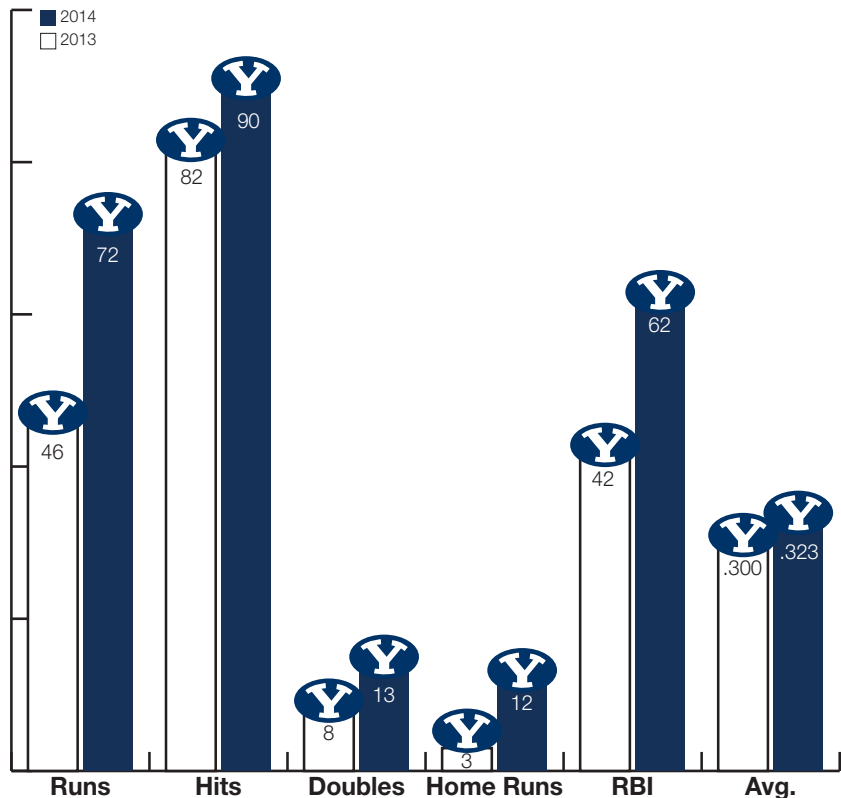

2014 RECORD WHEN

Overall	7-10
Conference	0-0
Non-Conference	7-10
Home	0-0
Away	0-1
Neutral	7-9
Day games	6-9
Night games	1-1
One Run Games	1-4
Two Run Games	0-1
Five or more run games	4-5
Extra Inning games	0-1
Shutouts	1-4
Scoring 0-2 runs	0-5
Scoring 3-5 runs	2-2
Scoring 6-9 runs	2-2
Scoring 10+ runs	3-1
Opponent scores 0-2 runs	3-1
Opponent scores 3-5 runs	3-2
Opponent scores 6-9 runs	1-4
Opponent scores 10+ runs	0-3
BYU scores 1st inning	6-3
Opponent scores 1st inning	1-6
BYU scores first	7-3
Opponent scores first	0-7
BYU out-hits opponent	7-2
Opponent out-hits BYU	0-8
Equal number of hits	0-0
BYU hits zero home runs	4-7
BYU hits one home run	0-2
BYU hits 2+ home runs	3-1
Opponent hits zero home runs	4-5
Opponent hits one home run	3-2
Opponent hits 2+ home runs	0-3
BYU has no errors	3-3
BYU has one error	2-3
BYU has 2+ errors	2-4
Opponent has no errors	2-3
Opponent has one error	2-1
Opponent has 2+ errors	3-6
Game tied after fifth inning	1-1
BYU leads after fifth inning	4-3
BYU trails after fifth inning	0-4
Game tied after sixth inning	1-1
BYU leads after sixth inning	2-1
BYU trails after sixth inning	1-6
Game ends in fifth inning	2-2
In February	7-10
In March	
In April	
In May	
On Tuesday	0-0
On Wednesday	0-0
On Thursday	4-3
On Friday	3-3
On Saturday	1-4
vs. left-handed starter	1-1
vs. right-handed starter	6-9

TEAM GAME HIGHS

At Bats	39
Runs scored	14
Hits	16
RBIs	12
Doubles	4
Home runs	4
Stolen bases	3
Walks	8
Total Bases	32
DPs turned	2
Innings pitched	8.0
Strikeouts	10
Hits allowed	1

IN THE RECORD BOOKS

Lacey Millett-Hofstedt moved into a tie with JC Clayton's career stolen bases record (47). With her next steal she will take sole possession of first. Last year she amassed a single season school record 25 stolen bases in 26 attempts.